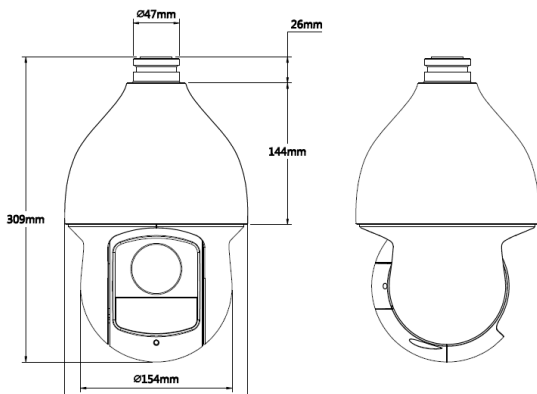

### DIMENTION

<b>Camera</b>		
Image Sensor	1/2.8"CMOS	
Effective Pixels	1944(H) x 1092(V), 2Megapixels	
Scanning System	Progressive	
Electronic Shutter Speed	1/3~ 1/30,000s	
Min. Illumination	Color: 0.05Lux@F1.6; B/W: 0.005Lux@F1.6	
S/N Ratio	More than 55dB	
<b>Camera Features</b>		
Day/Night	Auto(ICR) / Color / B/W	
Backlight Compensation	BLC / HLC / DWDR(Digital WDR)	
White Balance	Auto, ATW, Indoor, Outdoor, Manual	
Gain Control	Auto / Manual	
Noise Reduction	Ultra DNR (2D/3D)	
Privacy Masking	Up to 24 areas	
Digital Zoom	16x	
<b>Lens</b>		
Focal Length	4.3mm~129mm(30x Optical zoom)	
Max Aperture	F1.6~ F5.0	
Focus Control	Auto / Manual	
Angle of View	H: 65.1°~ 2.34°	
Close Focus Distance	100mm~ 1000mm	
<b>PTZ</b>		
Pan/Tilt Range	Pan: 0° ~ 360°endless;Tilt: -15° ~ 90°,auto flip 180°	
Manual Control Speed	Pan: 0.1° ~300° /s;Tilt: 0.1° ~200° /s	
Preset Speed	Pan:400° /s;Tilt: 300° /s	
Preset	300	
PTZ Mode	5 Pattern, 8 Tour,Auto Pan,Auto Scan	
Power up Action	Auto restore to previous PTZ and lens status after power failure	
Idle Motion	Activate Preset/Pan/Scan/Tour/Pattern if there is no command in the specified period	
Speed Setup	Human-oriented focal length/ speed adaptation	
IR Distance	80m (DC12V) , 100m(AC24V)	
<b>Video</b>		
Compression	H.264 / MJPEG	
Resolution	1080P(1920×1080)/720P(1280×720)/D1(704×576/704×480)/CIF(352×288/352×240)	
Frame Rate	Main Stream	1080P/ D1(1 ~ 25/30fps), 720P(1~50/60fps)
	Sub Stream	D1/CIF(1 ~ 25/30fps)
Bit Rate	H.264: 448K ~ 8192Kbps, MJPEG: 5120K ~ 10240Kbps	
<b>Network</b>		
Ethernet	RJ-45 (10/100Base-T)	
Protocol	IPv4/IPv6, HTTP, HTTPS, SSL, TCP/IP, UDP, UPnP, ICMP, IGMP, SNMP, RTSP, RTP, SMTP, NTP, DHCP, DNS, PPPOE, DDNS, FTP, IP Filter, QoS, Bonjour, 802.1x	
Compatibility	ONVIFPSIA CGI	
Max. User Access	20users	
Smart Phone	iPhone, iPad, Android, WindowsPhone	
<b>Audio</b>		
Compression	G.711a / G.711Mu(32kbps)/PCM(128kbps)	
Interface	1/1 channel In/Out	
<b>Auxiliary Interface</b>		
Memory Slot	Micro SD, Max 64GB	
Alarm	2/1channel In/Out	
<b>General</b>		
Power Supply	AC24V/ DC12V, POEplus(802.3at)	
Power Consumption	DC12V: 13W,20W(IR on) / AC24V: 13W,23W(IR on)	
Working Environment	DC12V: -30°C ~ 60°C/ Less than 90%RH / AC24V: -40°C ~ 70°C/ Less than 90% RH	
Ingress Protection	IP66	
Dimensions	Φ186.0(mm) x 309(mm)	
Weight	3.5kg	