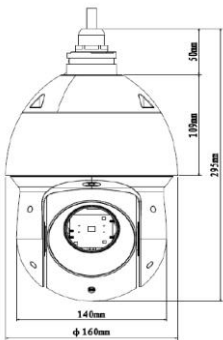

DIMENTION

Camera	
Image Sensor	1/2.8" Exmor R CMOS
Effective Pixels	1920(H) x 1080(V), 2 Megapixels
Scanning System	Progressive
RAM/ROM	1024M/128M
Min. Illumination	Color: 0.005Lux@F1.6; 0Lux@F1.6 (IR on)
S/N Ratio	More than 50dB
IR Distance	Distance up to 100m (328ft)
IR On/Off Control	Auto/Manual
IR LEDs	6
Lens	
Focal Length	4.8mm~120mm
Max Aperture	F1.6 ~ F4.4
Focus Control	Auto / Manual
Angle of View	H: 59.2° ~ 2.4°
Optical Zoom	25x
Close Focus Distance	100mm~ 1000mm
PTZ	
Pan/Tilt Range	Pan: 0° ~ 360° endless; Tilt: -15° ~ 90°, auto flip 180°
Manual Control Speed	Pan: 0.1° ~ 200° /s; Tilt: 0.1° ~ 120° /s
Preset Speed	Pan: 240° /s; Tilt: 200° /s
Preset	300
PTZ Mode	5 Pattern, 8 Tour, Auto Pan, Auto Scan
Power up Action	Auto restore to previous PTZ and lens status after power failure
Idle Motion	Activate Preset/ Scan/ Tour/ Pattern if there is no command in the specified period
Speed Setup	Human-oriented focal Length/ speed adaptation
Protocol	DH-SIP
Intelligence	
Auto Tracking	N/A
IVS (optional)	Tripwire, Intrusion, Abandoned/Missing, Face Detection
Video	
Compression	H.265/H.264 / MJPEG
Streaming Capability	3 Streams
Resolution	1080P(1920x1080)/720P(1280x720)/D1(704x576/704x480)/CIF(352x288/352x240)
Frame Rate	Main Stream 1080P/720P(1~50/60fps), Sub Stream 1 D1/CIF(1 ~ 25/30fps) Sub Stream 2 720P/D1/ CIF (1 ~ 25/30fps)
Bit Rate	H.265/H.264: 448K ~ 8192Kbps, MJPEG: 5120K ~ 10240Kbps
Day/Night	Auto(ICR) / Color / B/W
Backlight Compensation	BLC / HLC / WDR(120dB)
White Balance	Auto, ATW, Indoor, Outdoor, Manual
Gain Control	Auto / Manual
Noise Reduction	Ultra DNR (2D/3D)
Motion Detection	Support
Region of Interest	Support
EIS	N/A
Defog	Support
Digital Zoom	16x
Flip	180°
Privacy Masking	Up to 24 areas
Audio	
Compression	G.711a / G.711u(32kbps)/ PCM(128kbps)
Interface	1/1 channel In/Out
Network	
Ethernet	RJ-45 (10/100Base-T)
Protocol	IPv4/ IPv6, HTTP, HTTPS, SSL, TCP/IP, UDP, UPnP, ICMP, IGMP, SNMP, RTSP, RTP, SMTP, NTP, DHCP, DNS, PPPOE, DDNS, FTP, IP Filter, QoS, Bonjour, 802.1x
Compatibility	ONVIF PSIA CGI
Max. User Access	20 users
Smart Phone	iPhone, iPad, Android, Windows Phone
Auxiliary Interface	
RS485	1
Alarm	2/1channel In/Out
General	
Power Supply	DC 12V/3A, PoE+(802.3at)
Power Consumption	13W, 20W (IR on)
Working Environment	-40°C ~ 60°C / Less than 90% RH
Ingress Protection	IP66
Vandal Resistance	N/A
Dimensions	Φ160(mm) x 295(mm)
Weight	4kg(8.82lb)