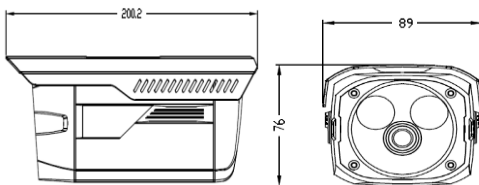

FEATURES

- 1/2.8" 2Megapixel progressive scan Exmor CMOS
- H.264&MJPEG dual-stream encoding
- 25/30fps@1080P(1920×1080)
- DWDR, Day/Night(ICR), 3DNR,AWB,AGC,BLC
- Multiple network monitoring: Web viewer, CMS(DSS/PSS) & DMSS
- 3.6mm fixed lens (6mm,8mm optional)
- Max. IR LEDs Length 50m
- IP66, PoE

DIMENTION

SPECIFICATION

Camera		
Image Sensor	1/2.8" 2Megapixel progressive scan Exmor CMOS	
Effective Pixels	1920(H)x1080(V)	
Scanning System	Progressive	
Electronic Shutter Speed	Auto/Manual, 1/3(4)-1/10000s	
Min. Illumination	0.1Lux/F1.2 (Color), 0.01Lux/F1.2(B/W);0Lux/F1.2(IR on)	
S/N Ratio	More than 50dB	
Video Output	1 channel BNC (1.0Vp-p,75Ω)	
Camera Features		
Max. IR LEDs Length	50m	
Day/Night	Auto(ICR)/Color/B/W	
Backlight Compensation	BLC / HLC / DWDR	
White Balance	Auto/Manual	
Gain Control	Auto/Manual	
Noise Reduction	3D	
Privacy Masking	Up to 4 areas	
Lens		
Focal Length	3.6mm (6mm,8mm optional)	
Max Aperture	F1.8(F1.6/F1.6)	
Focus Control	Manual	
Angle of View	H:88°(53°/39.7°)	
Lens Type	Fixed lens	
Mount Type	Board-in Type	
Video		
Compression	H.264/ MJPEG	
Resolution	1080P(1920× 1080)/720P(1280× 720)/D1(704× 576/704× 480)/CIF(3 52× 288/352× 240)	
Frame Rate	Main Stream	1080P/720P(1 ~ 25/30fps)
	Sub Stream	D1/CIF(1 ~ 25/30fps)
Bit Rate	H.264: 32K ~ 8192Kbps	
Audio		
Compression	G.711a/ G.711u/ PCM	
Interface	1/1 channel In/Out	
Network		
Ethernet	RJ-45 (10/100Base-T)	
Wi-Fi	N/A	
Protocol	IPv4/IPv6, HTTP, HTTPS, SSL, TCP/IP, UDP, UPnP, ICMP, IGMP, SNMP, RTSP, RTP, SMTP, NTP, DHCP, DNS, PPPoE, DDNS, FTP, IP Filter, QoS, Bonjour	
ONVIF	ONVIF Profile S	
Max. User Access	20 users	
Smart Phone	iPhone, iPad, Android, Windows Phone	
Auxiliary Interface		
Memory Slot	Micro SD, Max 64GB	
RS485	N/A	
Alarm	2/1 channel In/Out	
PIR Sensor Range	N/A	
General		
Power Supply	DC12V, PoE (802.3af)	
Power Consumption	Max 8W	
Working Environment	-20°C~+60°C, Less than 90% RH	
Ingress Protection	IP66	
Vandal Resistance	N/A	
Dimensions	89mm× 76mm× 200.2mm	
Weight	0.92kg	