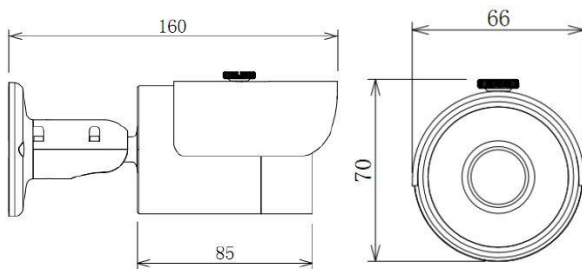

FEATURES

- 1/3" 3Megapixel progressive scan Aptina CMOS
- H.264 & MJPEG dual-stream encoding
- Max 20fps@3M(2048× 1536)&25/30fps@1080P(1920× 1080)
- DWDR, Day/Night(ICR), 3DNR,AWB,AGC,BLC
- Multiple network monitoring: Web viewer, CMS(DSS/PSS) & DMSS
- 3.6mm fixed lens (6mm,8mm optional)
- Max. IR LEDs Length 30m
- IP66, PoE

DIMENTION

SPECIFICATION

Camera		
Image Sensor	1/3" 3Megapixel progressive scan Exmor CMOS	
Effective Pixels	2048 (H)×1536(V)	
Scanning System	Progressive	
Electronic Shutter Speed	Auto/Manual, 1/3(4)~1/10000s	
Min. Illumination	0.01Lux/F1.6 (Color), 0.005Lux/F1.6(B/W); 0Lux/F1.6(IR on)	
S/N Ratio	More than 50dB	
Video Output	N/A	
Camera Features		
Max. IR LEDs Length	30m	
Day/Night	Auto(ICR)/Color/B/W	
Backlight Compensation	BLC / HLC / DWDR	
White Balance	Auto/Manual	
Gain Control	Auto/Manual	
Noise Reduction	3D	
Privacy Masking	Up to 4 areas	
Lens		
Focal Length	3.6mm (6mm,8mm optional)	
Max Aperture	F1.8(F1.6/F1.6)	
Focus Control	Auto	
Angle of View	H:72.5°(44°/33.2°)	
Lens Type	Fixed lens	
Mount Type	Board-in Type	
Video		
Compression	H.264/MJPEG	
Resolution	3M(2048× 1536)/1080P(1920× 1080)/720P(1280× 720)/D1(704× 576 /704× 480) /CIF(352× 288/352× 240)	
Frame Rate	Main Stream	3M(1~20fps)/1080P/720P(1 ~ 25/30fps)
	Sub Stream	D1/CIF(1 ~ 25/30fps)
Bit Rate	H.264: 32K ~ 8192Kbps	
Audio		
Compression	N/A	
Interface	N/A	
Network		
Ethernet	RJ-45 (10/100Base-T)	
Wi-Fi	N/A	
Protocol	IPv4/IPv6, HTTP, HTTPS, SSL, TCP/IP, UDP, UPnP, ICMP, IGMP, SNMP, RTSP, RTP, SMTP, NTP, DHCP, DNS, PPPOE, DDNS, FTP, IP Filter, QoS, Bonjour,	
ONVIF	ONVIF,PSIA,CGI	
Max. User Access	20 users	
Smart Phone	iPhone, iPad, Android, Windows Phone	
Auxiliary Interface		
Memory Slot	N/A	
RS485	N/A	
Alarm	N/A	
PIR Sensor Range	N/A	
General		
Power Supply	DC12V , PoE (802.3af)	
Power Consumption	Max 5.5W	
Working Environment	-30°C~+60°C, Less than 95% RH	
Ingress Protection	IP66	
Vandal Resistance	N/A	
Dimensions	70mm× 66mm× 160mm	
Weight	0.42kg	