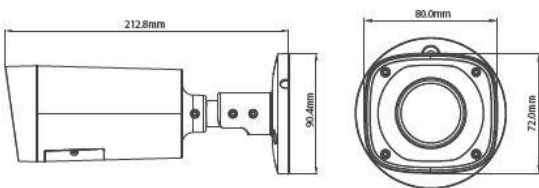

FEATURES

- 1/3" 3Megapixel progressive Exmor CMOS
- H.264 & MJPEG dual-stream encoding
- Max 20fps@3M(2304x1296) (2048x1536) & 25/30fps@1080P(1920 x1080)
- DWDR, Day/Night(ICR), 3DNR, AWB, AGC, BLC
- Multiple network monitoring: Web viewer, CMS(DSS/PSS) & DMSS
- 2.8~12mm Motorized lens
- Max IR LEDs Length 30m
- IP67, PoE
- Micro SD card slot, up to 128GB

DIMENTION

SPECIFICATION

Camera	
Image Sensor	1/3" 3Megapixel progressive scan Exmor CMOS
Effective Pixels	2048(H)×1536(V)
Scanning System	Progressive
Electronic Shutter Speed	Auto/Manual, 1/3(4)~1/1000s
Min. Illumination	0.01Lux/F1.4 (Color), 0Lux/F1.4(IR on)
S/N Ratio	More than 50dB
Video Output	N/A
Camera Features	
Max. IR LEDs Length	30m
Day/Night	Auto(ICR)/Color/B/W
Backlight Compensation	BLC / HLC / DWDR
White Balance	Auto/Manual
Gain Control	Auto/Manual
Noise Reduction	3D
Privacy Masking	Up to 4 areas
Motion Detector	Auto/Manual
Lens	
Focal Length	2.8mm~12mm
Max Aperture	F1.4
Focus Control	Manual
Angle of View	H: 92°~28°
Lens Type	Motorized/ Fixed Iris
Mount Type	Board-in Type
Video	
Compression	H.264/MJPEG
Resolution	3M(2048×1536)/1080P(1920×1080)/1.3M(1280×960)/720P(1280×720)/D1(704×576/704×480) /CIF(352×288/352×240)
Frame Rate	Main Stream 3M(1 ~ 20fps)/1080P (1 ~ 25/30fps) Sub Stream D1/CIF(1 ~ 25/30fps)
Bit Rate	H.264: 40K ~ 8192Kbps
Audio	
Compression	N/A
Interface	N/A
Network	
Ethernet	RJ-45 (10/100Base-T)
Wi-Fi	N/A
Protocol	IPv4/IPv6, HTTP, HTTPS, SSL, TCP/IP, UDP, UPnP, ICMP, IGMP, SNMP, RTSP, RTP, SMTP, NTP, DHCP, DNS, PPPOE, DDNS, FTP, IP Filter, QoS, Bonjour,
ONVIF	ONVI,CGI,PSIA
Max. User Access	20 users
Smart Phone	iPhone, iPad, Android, Windows Phone
Auxiliary Interface	
Memory Slot	Micro SD , Max 128GB
RS485	N/A
Alarm	N/A
PIR Sensor Range	N/A
General	
Power Supply	DC12V, PoE (802.3af)
Power Consumption	Max 5.5W
Working Environment	-30°C~+60°C, Less than 95% RH
Ingress Protection	IP67
Vandal Resistance	N/A
Dimensions	Φ72mm× 80mm × 212.8mm
Weight	0.65kg