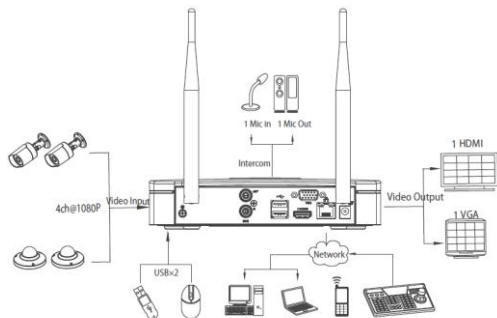

DIMENTION

SPECIFICATION

System	
Main Processor	Dual-core embedded processor
Operating System	Embedded LINUX
Video & Audio	
IP Camera Input	4 channel
Two-way Talk	1channel Input, 1channel Output, RCA
Display	
Interface	1 HDMI, 1 VGA
Resolution	1920×1080, 1280×1024, 1280×720, 1024×768
Display Split	1/4
OSD	Camera title, Time, Video loss, Camera lock, Motion detection, Recording
Recording	
Compression	H.264/MJPEG
Resolution	5Mp(2560×1920)/3Mp(2048×1536)/1080P(1920×1080)/720P(1280×720)/D1 (704×576/704×480)
Record Rate	80Mbps
Bit Rate	48~ 8192kbps
Record Mode	Manual, Schedule(Regular(Continuous), MD, Alarm), Stop
Record Interval	1~120 min (default: 60 min), Pre-record: 1~30 sec, Post-record: 10~300 sec
Video Detection	
Trigger Events	Recording, PTZ, Tour, Video Push, Email, FTP, Snapshot, Buzzer & Screen tips
Video Detection	Motion Detection, MD Zones: 396(22×18), Video Loss & Camera Blank
Playback & Backup	
Sync Playback	1/4
Search Mode	Time/Date, Alarm, MD & Exact search (accurate to second), Smart search
Playback Function	Play, Pause, Stop, Rewind, Fast play, Slow play, Next file, Previous file, Next camera, Previous camera, Full screen, Repeat, Shuffle, Backup selection, Digital zoom
Backup Mode	USB Device/Network/Internal SATA burner
Network	
Ethernet	1 RJ-45 port (10/100Mbps)
Wireless Network	Built-in Wifi module
Network Function	HTTP, TCP/IP, IPv4/IPv6, UPNP, RTSP, UDP, SMTP, NTP, DHCP, DNS, IP Filter, PPPOE, DDNS, FTP, Alarm Server, IP Search(Support Dahua IP camera, DVR, NVS and etc.)
Max. User Access	128 users
Smart Phone	iPhone, iPad, Android, Windows Phone
Storage	
Internal HDD	1 SATA port, up to 4TB
Auxiliary Interface	
USB	2 ports (2 Rear), USB2.0
General	
Power Supply	DC12V/2A
Power Consumption	10W(without HDD)
Working Environment	-10°C~+55°C / 10%~90%RH / 86~106kpa
Dimension (W×D×H)	Smart 1U, 205mm×205mm×40mm
Weight	0.5KG(without HDD)