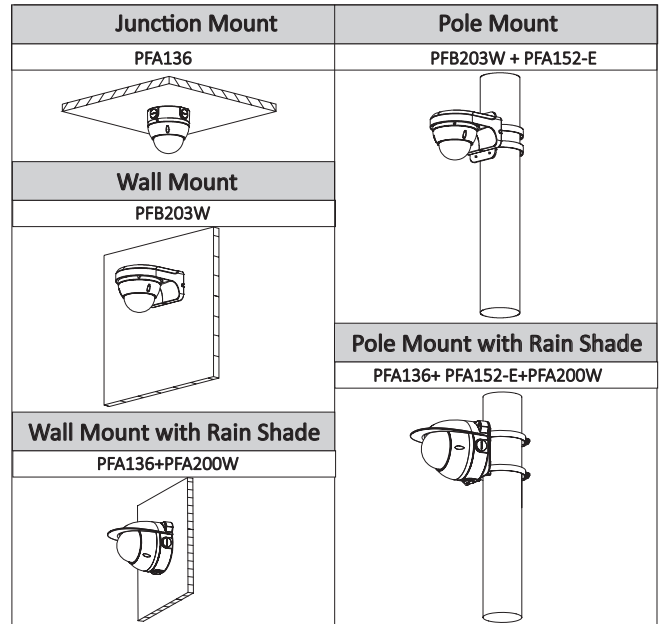

Construction

Casing	Metal
Dimensions	Φ109.9mm × 81mm (4.33" × 3.19")
Net Weight	0.34Kg (0.75lb)
Gross Weight	0.47Kg (1.04lb)

Ordering Information

Type	Part Number	Description
4MP camera	DH-IPC-HDBW1431EP-0280B	4MP WDR IR Mini-Dome Network Camera, 2.8mm, PAL
	DH-IPC-HDBW1431EN-0280B	4MP WDR IR Mini-Dome Network Camera, 2.8mm, NTSC
	IPC-HDBW1431EP-0280B	4MP WDR IR Mini-Dome Network Camera, 2.8mm, PAL
	IPC-HDBW1431EN-0280B	4MP WDR IR Mini-Dome Network Camera, 2.8mm, NTSC
	DH-IPC-HDBW1431EP-0360B	4MP WDR IR Mini-Dome Network Camera, 3.6mm, PAL
	DH-IPC-HDBW1431EN-0360B	4MP WDR IR Mini-Dome Network Camera, 3.6mm, NTSC
	IPC-HDBW1431EP-0360B	4MP WDR IR Mini-Dome Network Camera, 3.6mm, PAL
	IPC-HDBW1431EN-0360B	4MP WDR IR Mini-Dome Network Camera, 3.6mm, NTSC
Accessories (optional)	PFA136	Junction box
	PFB203W	Wall mount
	PFA152-E	Pole mount
	PFA200W	Rain shade

Accessories

Optional:

Dimensions (mm/inch)