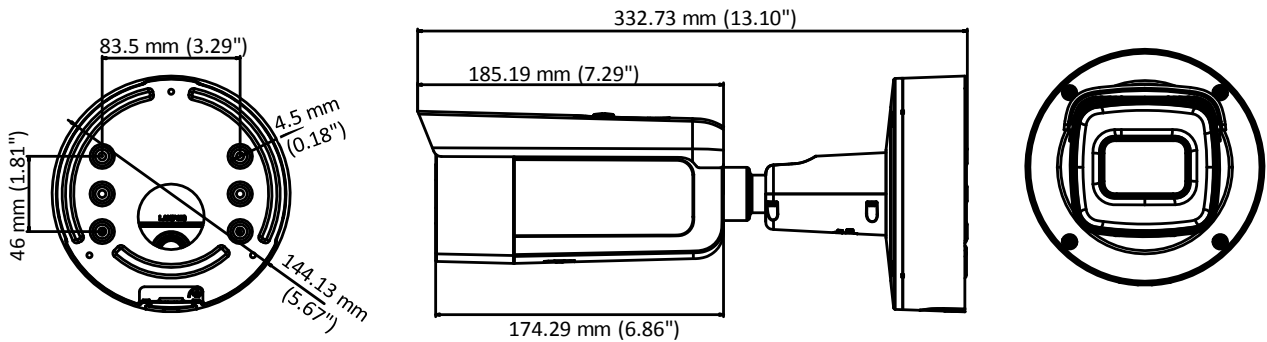

Specifications

Camera	
Image Sensor	1/2.8" Progressive Scan CMOS
Min. Illumination	Color: 0.005 Lux @ (F1.2, AGC ON), 0 Lux with IR Color: 0.0068 Lux @ (F1.4, AGC ON), 0 Lux with IR
Shutter Speed	1/3 s to 1/100,000 s
Slow Shutter	Yes
Day & Night	IR Cut Filter
Digital Noise Reduction	3D DNR
WDR	120 dB
3-Axis Adjustment	Pan: 0° to 360°, tilt: 0° to 90°, rotate: 0° to 360°
Lens	
Focal length	2.8 to 12 mm
Lens Type	Motorized
Aperture	F1.4
Focus	Auto
FOV	Horizontal field of view: 105° to 35° Vertical field of view: 56° to 20° Diagonal field of view: 126° to 40.5°
Lens Mount	Φ14
IR	
IR Range	Up to 50 m
Wavelength	850nm
Compression Standard	
Video Compression	Main stream: H.265/H.264 Sub stream: H.265/H.264/MJPEG Third stream: H.265/H.264
H.264 Type	Main Profile/High Profile
H.264+	Main stream supports
H.265 Type	Main Profile
H.265+	Main stream supports
Video Bit Rate	32 Kbps to 16 Mbps
Audio Compression	G722.1/G.711/G726/MP2L2/PCM/MP3
Audio Bit Rate	64Kbps(G.711)/16Kbps(G.722.1)/16Kbps(G.726)/32-192Kbps(MP2L2)/8Kbps-320Kbps(MP3)
Smart Feature-set	
Smart Event	Line crossing detection, intrusion detection, unattended baggage detection, object removal detection, face detection, scene change detection
Basic Event	Motion detection, video tampering alarm, exception (network disconnected, IP address conflict, illegal login, HDD full, HDD error)
Linkage Method	Trigger recording: memory card, network storage, pre-record and post-record Trigger captured pictures uploading: FTP, HTTP, NAS, Email Trigger notification: HTTP, ISAPI, alarm output, Email
Region of Interest	Support 1 fixed region for main stream and sub stream
Image	
Max. Resolution	1920 × 1080
Main Stream	50Hz: 50fps (1920 × 1080, 1280 × 960, 1280 × 720)

Material	Metal
Dimensions	Φ144.13×332.73 mm (Φ5.67"× 13.10")
Weight	Camera: Approx. 1890 g (4.17 lb.)

Available Model:

DS-2CD2625FHWD-IZS

Dimensions

Accessories

DS-1475ZJ-SUS
Vertical Pole Mount

DS-1476ZJ-SUS
Corner Mount