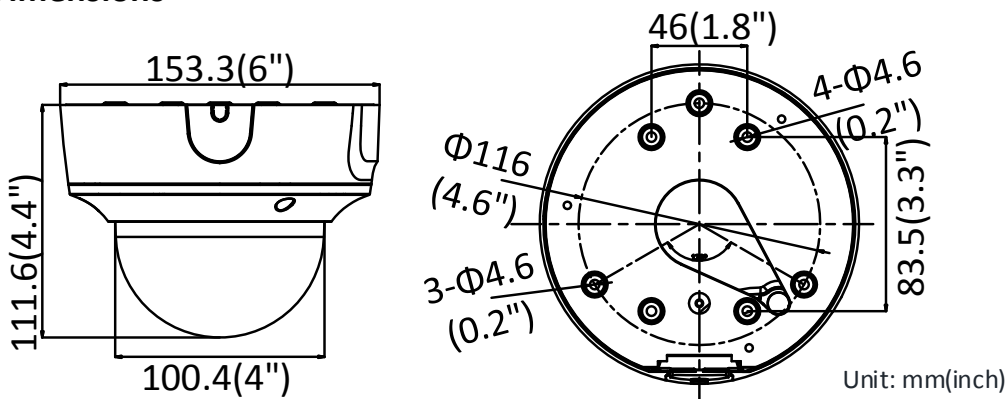

Material	Metal
Dimensions	Camera: Φ 153.3 $\times$ 111.6mm (Φ 6" $\times$ 4.4")
Weight	Camera: Approx. 835g (1.8 lb.) With Package: Approx. 1305g (2.9 lb.)

Available Model:

DS-2CD2723G1-IZ (2.8 to 12 mm), DS-2CD2723G1-IZS(2.8 to 12 mm)

Dimensions

Accessories