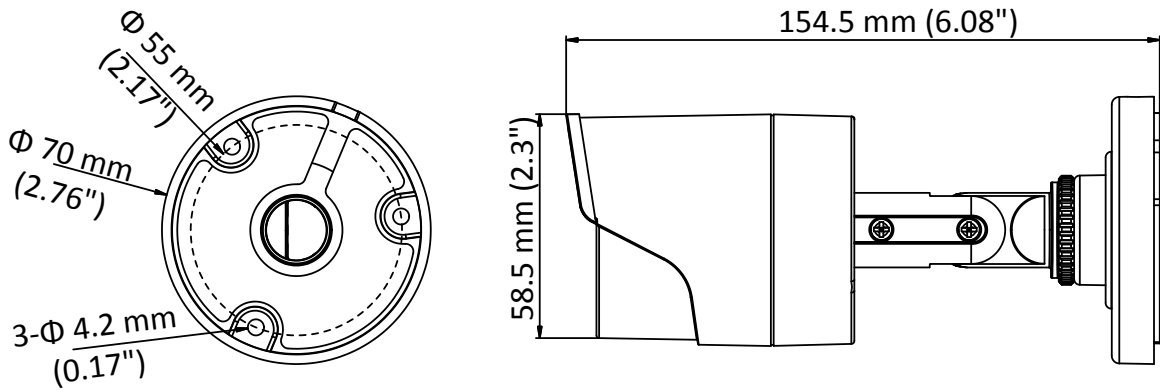

Order Models

DS-2CE16D0T-IRPE

Dimension