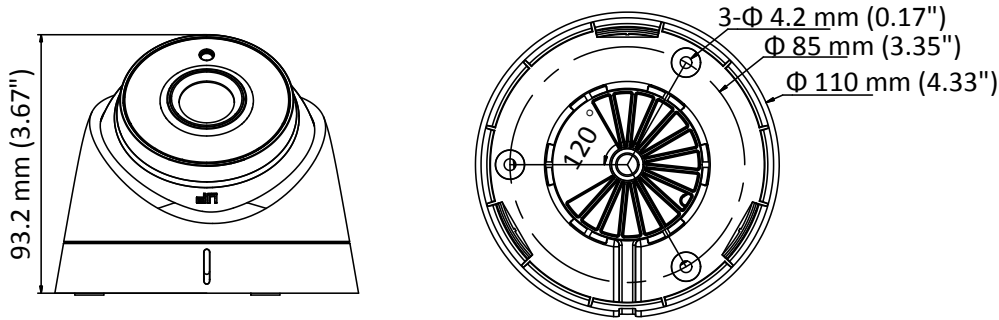

### Key Feature

- 2.0 megapixel high-performance CMOS
- HD analog output, up to 1080p resolution
- 2.8 mm, 3.6 mm, 6 mm, 8 mm, 12 mm fixed focal lens
- True Day/Night
- EXIR 2.0, smart IR, up to 40 m IR distance
- IP66
- PoC.af
- Up the coax (HIKVISION-C)

## Specification

<b>Camera</b>	
Image Sensor	2.0 megapixel progressive scan CMOS
Signal System	PAL/NTSC
Frame Rate	PAL: 1080p@25fps NTSC: 1080p@30fps
Resolution	1920 (H) × 1080 (V)
Min. illumination	0.01 Lux@(F1.2, AGC ON), 0 Lux with IR
Shutter Time	PAL: 1/25 s to 1/50, 000 s NTSC: 1/30 s to 1/50, 000 s
Lens	2.8 mm, 3.6 mm, 6 mm, 8 mm, 12 mm fixed lens
Horizontal Field of View	103.55° (2.8 mm), 82.63° (3.6 mm), 54.38° (6 mm), 37.96° (8 mm), 24.36° (12 mm)
Lens Mount	M12
Day & Night	IR cut filter
Angle Adjustment	Pan: 0° to 360°, Tilt: 0° to 75°, Rotate: 0° to 360°
Synchronization	Internal synchronization
<b>Menu</b>	
AGC	Low/middle/high
Day/Night Mode	Smart/color/BW(Black and White)
Backlight Compensation	Yes
DWDR	Yes
Language	English, Chinese
Functions	Brightness, Sharpness, DNR, Mirror
<b>Interface</b>	
Video Output	1 HD analog output
<b>General</b>	
Operating Conditions	-40 °C to 60 °C (-40 °F to 140 °F), humidity: 90% or less (non-condensation)
Power Supply	12 VDC ±30%/PoC.af
Power Consumption	Max. 4 W
Ingress Protection	IP66
Material	Plastic
IR Range	Up to 40 m
Communication	Up the coax, Protocol: HIKVISION-C (TVI output)
Dimensions	Φ 110 mm × 93.2 mm (4.33" × 3.67")
Weight	Approx. 350 g (0.77 lb.)

## Dimension