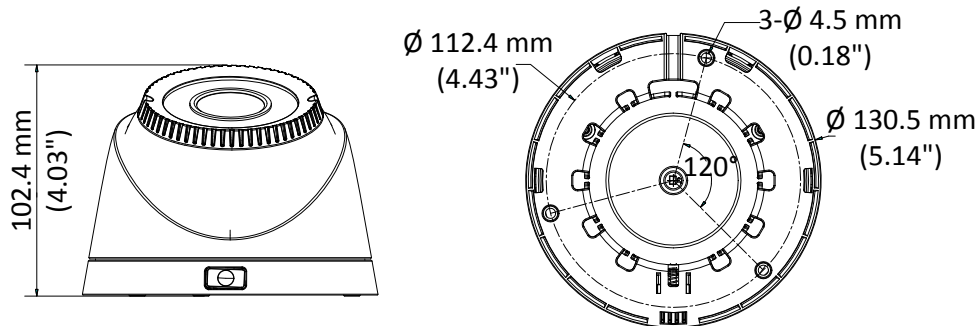

Order Models

DS-2CE56D0T-VFIR3E

Dimension