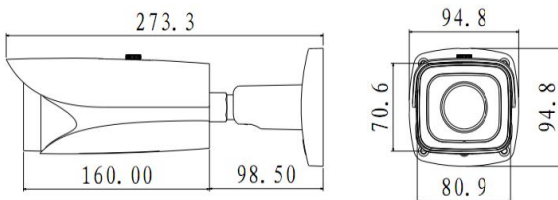

DIMENTION

SPECIFICATION

Model	IPC-HFW8301E-Z	
Camera		
Image Sensor	1/3" 3Megapixel CMOS	
Effective Pixels	2048(H)x1536(V)	
Scanning System	Progressive	
Electronic Shutter Speed	Auto/Manual,1/3~1/10000s	
Min. Illumination	0.01Lux/F1.4(Color), 0Lux/F1.4(IR on)	
S/N Ratio	More than 50dB	
Video Output	1 port	
Camera Features		
Max. IR LEDs Length	30m	
Day/Night	IR Filter / Auto (ICR) / Color / B/W	
Backlight Compensation	BLC / HLC / WDR120dB	
White Balance	Auto/Manual	
Gain Control	Auto/Manual	
Noise Reduction	3D	
Privacy Masking	Up to 4 areas	
Lens		
Focal Length	3 -9mm motorized	
Max Aperture	F1.4	
Focus Control	Auto	
Angle of View	H: 86.5°(Wide)~28.6°(Tele)	
Lens Type	Motorized /Auto Iris(DC)	
Mount Type	Board-in Type	
Video		
Compression	H.264 / MJPEG	
Resolution	3M(2048x1536)1080P(1920× 1080)/720P(1280× 720)/D1(704× 576/704× 480)/CIF(352× 288 /352× 240)	
Frame Rate	Main Stream	3M/1080P (1 ~ 25/30fps)
	Sub Stream	D1/CIF(1 ~ 25/30fps)
	Third Stream	1080P/720P/D1(1 ~ 25/30fps)
Bit Rate	H.264: 48K ~ 8192Kbps	
Audio		
Compression	G.711a / G.711u/ PCM	
Interface	1/1 channel In/Out	
Smart Function		
Smart Detection	Tripwire/ Intrusion/ Scene change/ Missing/Abandoned/ Audio detect/ Face detect	
Motion Detector	Auto/Manual	
Network		
Ethernet	RJ-45 (10/100/1000Base-T)	
Wi-Fi	N/A	
Protocol	IPv4/IPv6, HTTP, HTTPS, SSL, TCP/IP, UDP, UPnP, ICMP, IGMP, SNMP, RTSP, RTP, SMTP, NTP, DHCP, DNS, PPPOE, DDNS, FTP, IP Filter, QoS, Bonjour	
ONVIF	ONVIF Psia CGI	
Max. User Access	20 users	
Smart Phone	iPhone, iPad, Android, Windows Phone	
Auxiliary Interface		
Memory Slot	Micro SD, Max 64GB	
Alarm	1/1 channel In/Out	
General		
Power Supply	DC12V (AC24V Optional), PoE(802.3af)	
Power Consumption	>14.5W	
Working Environment	-30°C~+60°C, Less than 95% RH	
Vandal Resistance	IP66	
Dimensions	273.3mm × 94.8mm × 94.8mm	
Weight	1.3Kg	