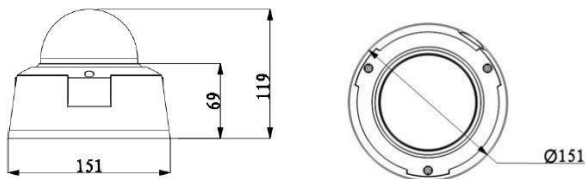

## DIMENTION

## SPECIFICATION

<b>Camera</b>		
Image Sensor	1/3" 3Megapixel Aptina CMOS	
Effective Pixels	2048(H)x1536(V)	
Scanning System	Progressive	
Electronic Shutter Speed	Auto/Manual, 1/3-1/10000s	
Min. Illumination	Color: 0.1Lux/F1.2, B/W: 0.01Lux/F1.2	
S/N Ratio	More than 50dB	
Video Output	1 Port	
<b>Camera Features</b>		
Max. IR LEDs Length	30m	
Day/Night	Auto(ICR)/Color/B/W	
Backlight Compensation	BLC / HLC / WDR (120dB)	
White Balance	Auto	
Gain Control	Auto/Manual	
Noise Reduction	3D	
Privacy Masking	Up to 4 areas	
EIS	Support	
Ultra Defog	Support	
<b>Lens</b>		
Focal Length	3~9mm motorized	
Max Aperture	F1.4	
Focus Control	Auto	
Angle of View	H: 85.6°(Wide)-28.6°(Tele)	
Lens Type	Motorized/Auto Iris(DC)	
Mount Type	Board-in Type	
<b>Video</b>		
Compression	H.264/MJPEG	
Resolution	3M(2048 × 1536)/1080P(1920 × 1080)/720P(1280 × 720)/D1(704 × 576/704 × 480)/ CIF(352 × 288)	
Frame Rate	Main Stream	3M/1080P/720P(1 ~ 25/30fps)
	Sub Stream	D1/CIF(1 ~ 25/30fps)
	Third Stream	1080P/720P/D1(1 ~ 25/30fps)
Bit Rate	H.264: 32K ~ 8192Kbps	
ROI	Up to 4 areas	
<b>Audio</b>		
Compression	G.711a/ G.711u/ PCM	
Interface	1/1 channel In/Out	
<b>Smart Function</b>		
Smart detection	Tripwire	
	Intrusion	
	Scene change	
	Missing/Abandoned	
	Audio detect	
	Face detect	
<b>Network</b>		
Ethernet	RJ-45 (10/100Base-T)	
Wi-Fi	N/A	
Protocol	IPv4/IPv6, HTTP, HTTPS, SSL, TCP/IP, UDP, UPnP, ICMP, IGMP, SNMP, RTSP, RTP, SMTP, NTP, DHCP, DNS, PPPoE, DDNS, FTP, IP Filter, QoS, Bonjour,	
ONVIF	ONVIF, PSIA, CGI	
Max. User Access	20 users	
Smart Phone	iPhone, iPad, Android, Windows Phone	
<b>Auxiliary Interface</b>		
Memory Slot	Micro SD, Max 64GB	
RS485	N/A	
Alarm	1/1 channel In/Out	
PIR Sensor Range	N/A	
<b>General</b>		
Power Supply	DC12V (AC 24V optional), PoE (802.3at)	
Power Consumption	Max 12W(IR on:+2W)	
Working Environment	-20°C~+60°C, Less than 95% RH	
Ingress Protection	IP66	
Vandal Resistance	IK10	
Dimensions	Φ151mm × 119mm	
Weight	1.25kg	