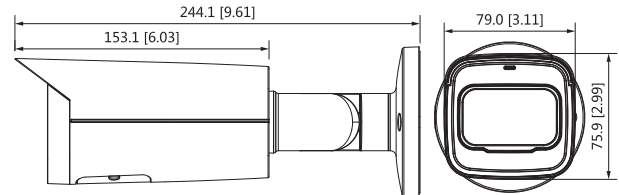

# Lite AI Series | DH-IPC-HFW3441T-ZAS

Power Consumption	<9.8W
Environment	
Operating Conditions	-30°C to +60°C (-22°F to +140°F)/less than≤95%
Storage Conditions	-40°C to +60°C (-40°F to +140°F)
Ingress Protection	IP67
Structure	
Casing	Metal
Dimensions	244.1 mm × 79.0 mm × 75.9 mm (9.6" × 3.1" × 3.0") (L × W × H)
Net Weight	820 g (1.8lb)
Gross Weight	1090 g (2.4lb)

## Dimensions (mm[inch])