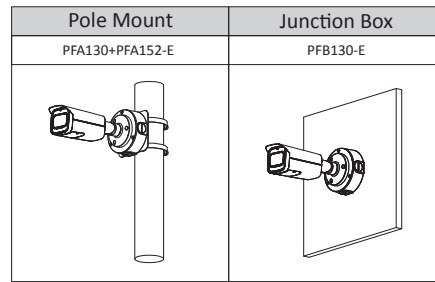

Lite AI Series | DH-IPC-HFW3441T-ZAS

Power Consumption	<9.8W
Environment	
Operating Conditions	-30°C to +60°C (-22°F to +140°F)/less than≤95%
Storage Conditions	-40°C to +60°C (-40°F to +140°F)
Ingress Protection	IP67
Structure	
Casing	Metal
Dimensions	244.1 mm × 79.0 mm × 75.9 mm (9.6" × 3.1" × 3.0") (L × W × H)
Net Weight	820 g (1.8lb)
Gross Weight	1090 g (2.4lb)