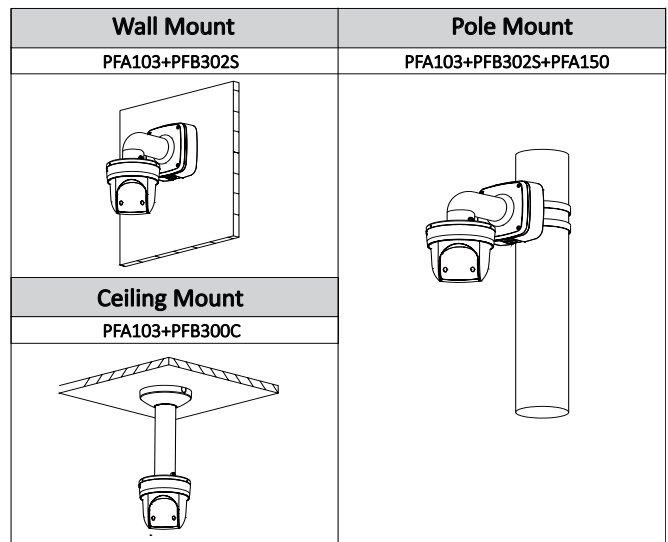

Casing	Metal
Dimensions	Ø132.7 (mm) x 117.9 (mm)
Net Weight	0.95kg(2.09lb)
Gross Weight	1kg(2.20lb)

Ordering Information

Type	Part Number	Description
2MP PTZ Camera	DH-SD29204T-GN-W	2MP 4x IR PTZ Wi-Fi Network Camera, WDR, PAL
	DH-SD29204TN-GN-W	2MP 4x IR PTZ Wi-Fi Network Camera, WDR, NTSC
	SD29204T-GN-W	2MP 4x IR PTZ Wi-Fi Network Camera, WDR, PAL
	SD29204TN-GN-W	2MP 4x IR PTZ Wi-Fi Network Camera, WDR, NTSC
Accessories	PFB302S	Wall Mount
	PFA103	Mount Adapter
	DC12V/2A	Power Adapter
	PFB300C	Ceiling Mount
	PFA150	Pole Mount
	PFA151	Corner Mount

Accessories

Optional:

PFB302S
Wall Mount

PFA103
Mount Adapter

DC12V/2A
Power Adapter

PFA150
Pole Mount

PFB300C
Ceiling Mount

PFA151
Corner Mount

Dimensions (mm)