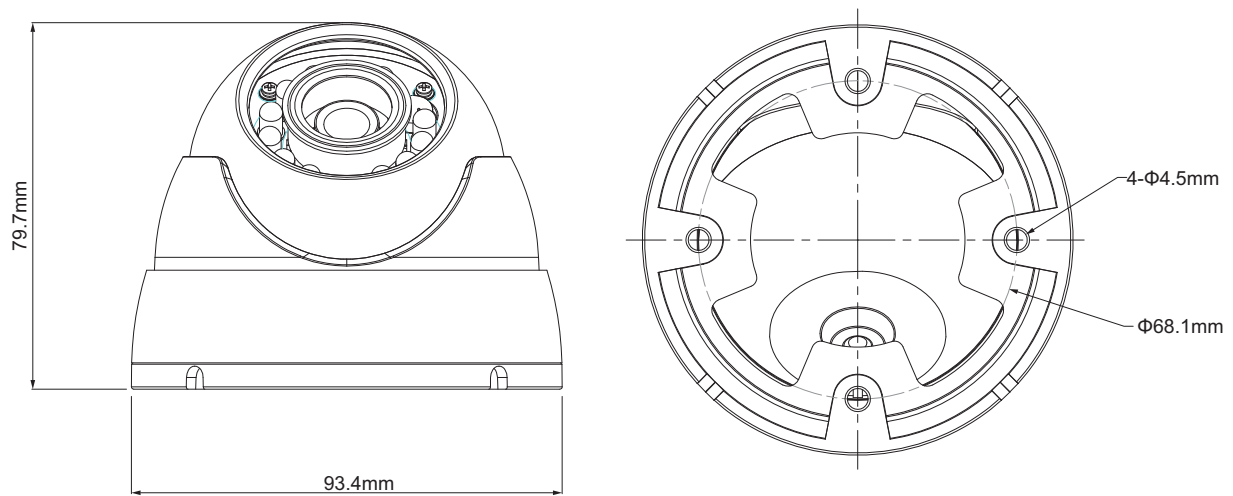

DH-HAC-HDW1000M

1Megapixel 720P Water-proof IR HDCVI Mini Dome Camera

Features

- 1/4" 1Megapixel CMOS
- 25/30fps@720P
- High speed, long distance real-time transmission
- Day/Night(ICR), AWB, AGC, BLC, 2DNR
- 3.6mm fixed lens (2.8mm optional)
- Max. IR LEDs length 30m, Smart IR
- IP67, DC12V

DH-HAC-HDW1000M

Technical Specifications

| Model | DH-HAC-HDW1000MP | DH-HAC-HDW1000MN |
|------------------------|--|------------------|
| Camera | | |
| Image Sensor | 1/4" 1Megapixel CMOS | |
| Effective Pixels | 1280(H)×720(V) | |
| Electronic Shutter | 1/50s~1/100,000s | 1/60s~1/100,000s |
| Video Frame Rate | 25fps@720P | 30fps@720P |
| Synchronization | Internal | |
| Min. Illumination | 0.05Lux/F2.0, 0Lux IR on | |
| Video Output | 1-channel BNC HDCVI high definition video output | |
| Camera Features | | |
| Max. IR LEDs Length | 30m, Smart IR | |
| Day/Night | Auto(ICR) / Color / B/W | |
| Noise Reduction | 2D | |
| Lens | | |
| Focal Length | 3.6mm (2.8mm optional) | |
| Angle of View | H: 58.5°(80.5°) | |
| Mount Type | M12 | |
| General | | |
| Power Supply | DC12V±25% | |
| Power Consumption | Max 2.5W | |
| Working Environment | -30°C~+60°C / Less than 95%RH (no condensation) | |
| Transmission Distance | Over 800m via 75-3 coaxial cable | |
| Ingress Protection | IP67 | |
| Dimensions | Φ93.4mm×79.7mm | |
| Weight | 0.35kg | |
| Material | Metal | |

DH-HAC-HDW1000M

Dimensions (mm)

Accessories (optional)

| | | |
|---|--|---|
|  |  |  |
| PFB204W | PFA121 | PFA152 |

Dahua Technology Co., Ltd.

1199 BinAn Road, Binjiang District, Hangzhou, China

Tel: +86-571-87688883