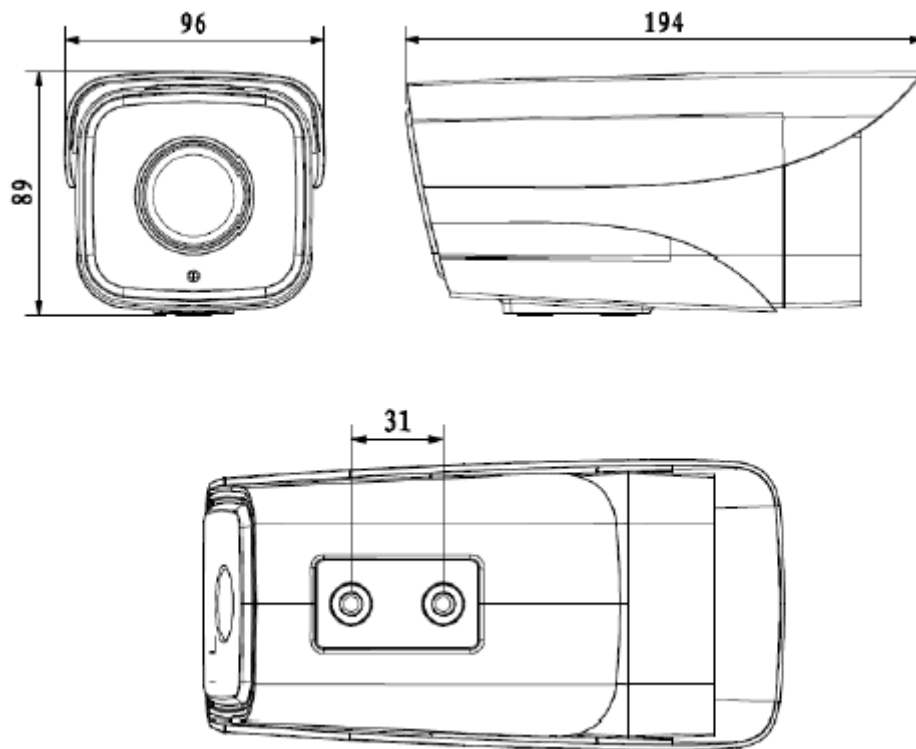

#### Features

- 1/2.7" 2Megapixel progressive CMOS
- Max 25/30fps@2M(1920×1080)
- DWDR, Day/Night(ICR), 2DNR,HLC,BLC
- 3.6mm fixed lens (6mm optional)
- Max. IR LEDs Length 30m(6mm fixed lens up to 50m), Smart IR
- Multi-formats 4 in 1
- IP67, DC12V

## Technical Specifications

<b>Model</b>	<b>DH-HAC-HFW1200M-I2</b>
<b>Camera</b>	
Image Sensor	1/2.7" 2Megapixel CMOS
Effective Pixels	1920(H)*1080(V)
Frame Rate	25/30fps@1080P, 25/30/50/60fps@720P
Electronic Shutter	PAL:1/25 ~1/10000; NTSC:1/30 ~1/10000
Min. Illumination	0.02Lux@F2.0,30IRE, 0Lux IR on
S/N Ratio	>65dB
Video Output	1 channel BNC
<b>Camera Features</b>	
OSD	English
Day/Night	Auto(ICR) / Color / B/W
Backlight Compensation	BLC / HLC / DWDR
White Balance	Auto / Manual
Gain Control	Auto / Manual
Noise Reduction	2D
Privacy Masking	Up to 4 areas
Max. IR LEDs Length	3.6mm lens up to 30m (6mm lens up to 50m)
Picture Adjustment	Mirror / Brightness / Contrast / Sharpness / Smart IR
<b>Lens</b>	
Focal Length	3.6mm (6mm optional)
Max Aperture	F2.0
Focus Control	Manual
Angle of View	3.6mm H:87° V: 46.4° D:103.8° 6mm H:53° V: 29.7° D:61°
Lens Type	Fixed lens
Mount Type	Board-in Type
<b>General</b>	
Power Supply	DC12V±25%
Power Consumption	Max 5.28
Working Environment	- 40°C ~ + 60°C (-40° F ~ +140° F)
Dimensions(W×D×H)	Φ194mm× 96mm× 89mm
Weight	612g

### Dimensions (mm)

---