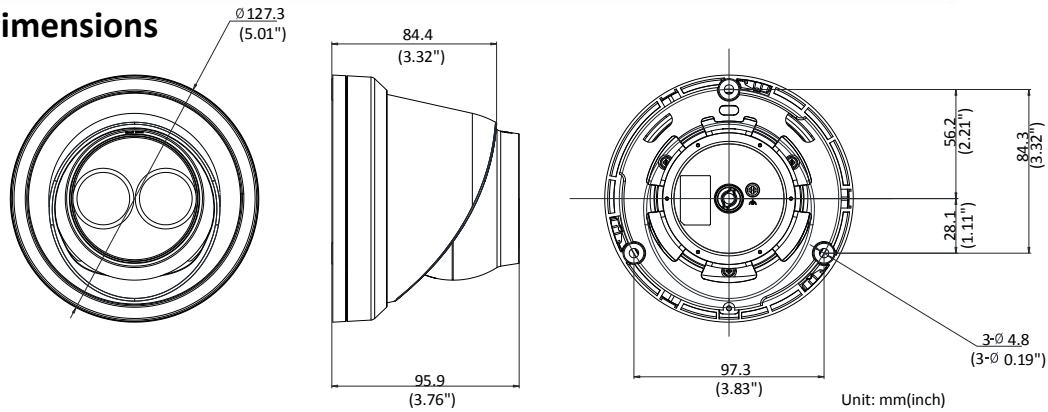

Dimensions

Accessories

Distributed by

HIKVISION®

Headquarters

No.555 Qianmo Road, Binjiang District,
Hangzhou 310051, China
T +86-571-8807-5998
overseasbusiness@hikvision.com

Hikvision USA
T +1-909-895-0400
sales.usa@hikvision.com

Hikvision Australia
T +61-2-8599-4233
salesau@hikvision.com

Hikvision India
T +91-22-28469900
sales@pramahikvision.com

Hikvision Canada
T +1-866-200-6690
sales.canada@hikvision.com

Hikvision Thailand
T +662-275-9949
sales.thailand@hikvision.com

Hikvision Europe
T +31-23-5542770
sales.eu@hikvision.com

Hikvision Italy
T +39-0438-6902
info.it@hikvision.com

Hikvision Brazil
T +55 11 3318-0050
Latam.support@hikvision.com

Hikvision Turkey
T +90 (216)521 7070- 7074
sales.tr@hikvision.com

Hikvision Malaysia
T +601-7652-2413
sales.my@hikvision.com

Hikvision UK & Ireland
T +01628-902140
sales.uk@hikvision.com

Hikvision South Africa
Tel: +27 (10) 0351172
sale.africa@hikvision.com

Hikvision France
T +33(0)1-85-330-450
info.fr@hikvision.com

Hikvision Kazakhstan
T +7-727-9730667
nikia.panfilov@hikvision.ru

Hikvision Vietnam
T +84-974270888
sales.vt@hikvision.com

Hikvision UAE
T +971-4-4432090
salesme@hikvision.com

Hikvision Singapore
T +65-6684-4718
sg@hikvision.com

Hikvision Spain
T +34-91-737-16-55
info.es@hikvision.com

Hikvision Tashkent
T +99-87-1238-9438
uzb@hikvision.ru

Hikvision Hong Kong
T +852-2151-1761
info.hk@hikvision.com

Hikvision Russia
T +7-495-669-67-99
sateru@hikvision.com

Hikvision Korea
T +82-(0)31-731-8817
sales.korea@hikvision.com

Hikvision Poland
T +48-22-460-01-50
info.pl@hikvision.com

Hikvision Indonesia
T +62-21-2933759
Sales.Indonesia@hikvision.com

Hikvision Colombia
sales.colombia@hikvision.com