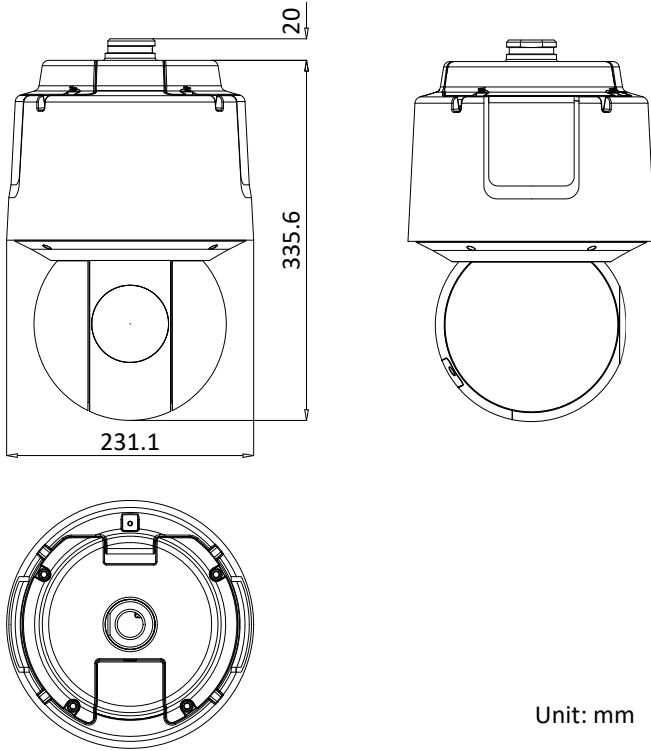

Order Model

DS-2DF6A436X-AEL, 24 VAC &Hi-PoE

Dimensions