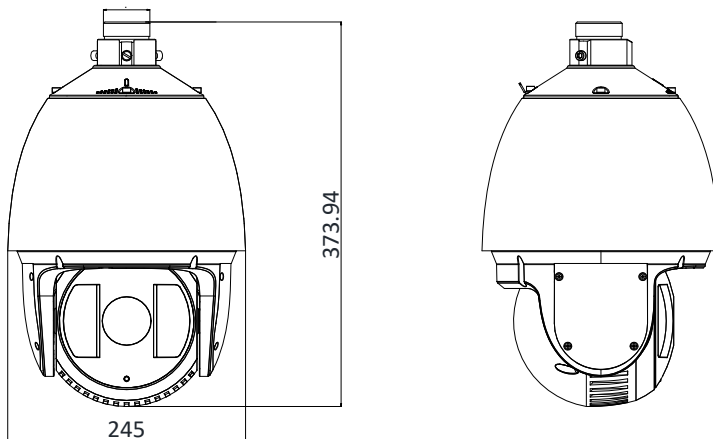

Client	iVMS-4200, iVMS-4500, iVMS-5200, Hik-Connect
Web Browser	IE 8 to 11, Chrome 31.0 to 44, Firefox 30.0 to 51
<b>General</b>	
Power	24 VAC (Max. 60 W) Hi-PoE (Max. 50 W)
Working Temperature	Outdoor: -40°C to 65°C (-40°F to 149°F)
Working Humidity	≤ 90%
Protection Level	IP66 Standard, 6000V Lightning Protection, Surge Protection and Voltage Transient Protection
Dimensions	Φ 245 mm × 373.94 mm (Φ 9.65" × 14.72")
Weight	Approx. 6 kg (13.23 lb)

## Dimensions

Unit: mm