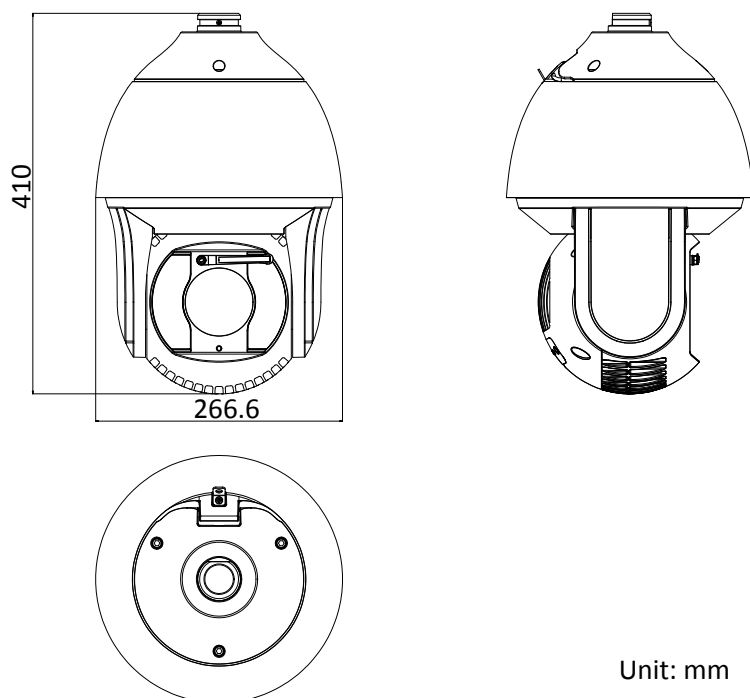

Protection Level	IP67 Standard, IK10 (only supported by camera without wiper), 6000V Lightning Protection, Surge Protection and Voltage Transient Protection
Material	Aluminum alloy
Dimensions	Φ 266.6 mm × 410 mm (Φ 10.50" × 16.14")
Weight	Approx. 8 kg (17.64 lb)

## Dimensions

Unit: mm