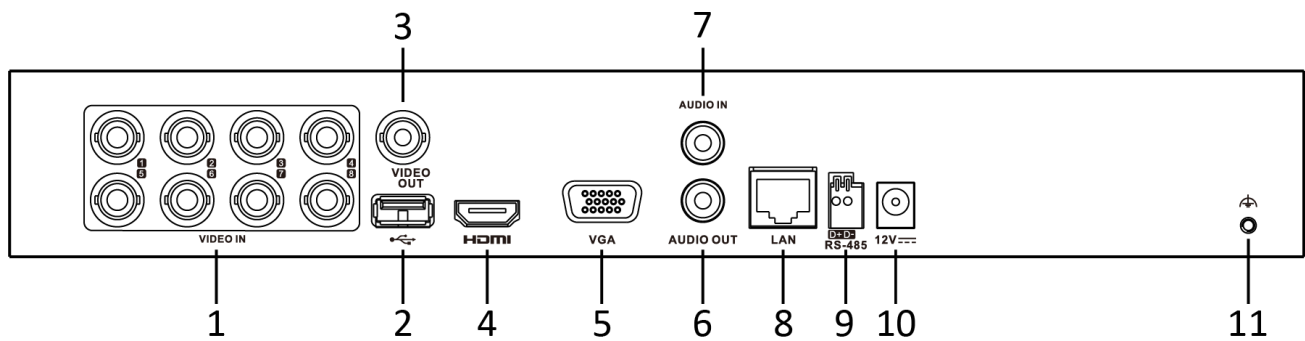

Physical Interface

*: The rear panel of iDS-7204HUHI-M1/S provides 4 video input interfaces.

No.	Description	No.	Description
1	VIDEO IN	7	AUDIO IN, RCA connector
2	USB interface	8	LAN network interface
3	VIDEO OUT	9	RS-485 serial interface
4	HDMI interface	10	12 VDC power input
5	VGA interface	11	GND
6	AUDIO OUT, RCA connector