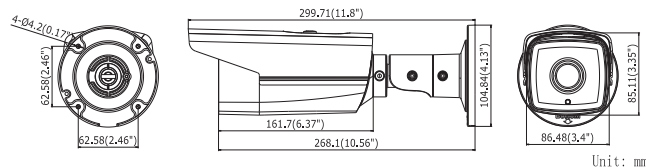

Dimensions

Order Model

DS-2CD2022WD-I

DS-2CD2022WD-I	
Camera	
Image Sensor	1/2.8" progressive scan CMOS
Minimum Illumination	0.028 lux @ (f/2.0, AGC on), 0 lux with IR
Shutter Speed	1/3 s to 1/10,000 s
Lens	4 mm or 6 mm options
Angle of View	85° (4 mm), 52° (6 mm)
Lens Mount	M12
Day/Night	IR cut filter with auto switch
Digital Noise Reduction	3D DNR
Wide Dynamic Range	120 dB
Pan/Tilt/Rotation	3-axis positioning
Compression Standards	
Video Compression	H.264+/H.264/MJPEG
H.264 Type	Main Profile
Video Bit Rate	32 Kbps to 16 Mbps
Dual Streams	Yes
Image	
Maximum Resolution	1920 × 1080
Frame Rate	30 fps (1920 × 1080), (1280 × 960), (1280 × 720)
Image Settings	Compression, color, saturation, brightness, contrast, sharpness, rotate mode, privacy mask
Backlight Compensation	Yes, zone configured
Region of Interest (ROI)	Yes
Analytics	
Smart Features	Line crossing detection, intrusion detection
Network	
Network Storage	NAS (supports NFS, SMB/CIFS), ANR
Alarm Triggers	Motion detection, line crossing detection, intrusion detection, tamper alarm, network disconnect, IP address conflict, storage exception
Protocols	TCP/IP, UDP, ICMP, HTTP, HTTPS, FTP, DHCP, DNS, DDNS, RTP, RTSP, RTCP, PPPoE, NTP, UPnP, SMTP, SNMP, IGMP, 802.1X, QoS, IPv6,
Security	Three level user authentication, password authorization, HTTPS and SSH certificate, IEEE802.1X, basic and digest authentication, watermark, IP address filtering, log-in lockout
Standards	ONVIF (PROFILE S, PROFILE G), PSIA, CGI, ISAPI
Interface	
Communication	1 RJ-45 10M/100M Ethernetport
General	
Operating Conditions	-30° C to 60° C (-22° F to 140° F), humidity 95% or less (non-condensing)
Power	12 VDC ±10%, PoE (802.3af)
Power Consumption	Maximum 5 W
IR Range	30 meters (~100 feet)
Ingress Protection	IP67
Dimensions	60.4 mm × 76.9 mm × 139.2 mm (2.4" × 3.0" × 5.5")
Weight	500 g (1.1 lbs)