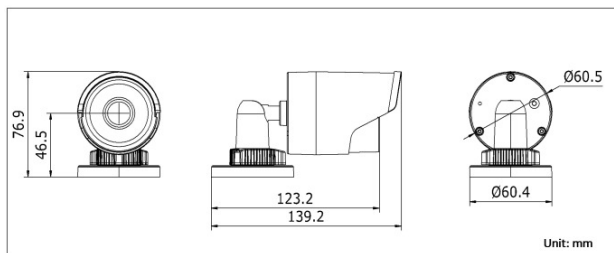

Dimensions

Order Model

DS-2CD2042WD-I

DS-2CD2042WD-I	
Camera	
Image Sensor	1/3" progressive scan CMOS
Minimum Illumination	Color: 0.028 @ f/2.0; B/W: 0 with IR
Shutter Speed	1/3 s to 1/10,000 s
Lens	4 mm, 6 mm option
Angle of View	82° (4 mm), 55° (6 mm)
Lens Mount	M12
Day/Night	IR cut filter with auto switch
DNR	3D DNR
Wide Dynamic Range	120 dB
Pan/Tilt/Rotation	3-axis positioning
Compression Standards	
Video Compression	H.264+/H.264/MJPEG
H.264 Type	Main profile
Video Bit Rate	32 Kbps to 16 Mbps
Dual Streams	Yes
Image	
Maximum Resolution	2688 × 1520
Frame Rate	20 fps (2688 × 1520); 30 fps (1920 × 1080), (1280 × 720)
Image Setting	Compression, color, saturation, brightness, contrast, sharpness, rotate mode, privacy mask
Backlight Compensation	Yes, zone configured
Region of Interest (ROI)	Yes, 4 regions
Analytics	
Smart Features	Line crossing detection (4 lines), intrusion detection (4 regions)
Network	
Network Storage	NAS (supports NFS, SMB/CIFS), ANR
Alarm Triggers	Motion detection, line crossing detection, intrusion detection, tamper alarm, network disconnect, IP address conflict, storage exception
Protocols	TCP/IP, UDP, ICMP, HTTP, HTTPS, FTP, DHCP, DNS, DDNS, RTP, RTSP, RTCP, PPPoE, NTP, UPnP, SMTP, SNMP, IGMP, 802.1X, QoS, IPv6, Bonjour
Security	Three level user authentication, password authorization, HTTPS and SSH certificate, IEEE802.1X, basic and digest authentication, watermark, IP address filtering, log-in lockout
Standards	ONVIF (PROFILE S, PROFILE G), PSIA, CGI, ISAPI
Interface	
Communication	1 RJ-45 10M/100M Ethernetport
General	
Operating Conditions	-30° C to 60° C (-22° F to 140° F), humidity 95% or less (non-condensing)
Power	12 VDC ±10%, PoE(802.3af)
Power Consumption	Maximum 5 W
IR Range	30 meters (~100 feet)
Ingress Protection	IP67
Dimensions	60.4 mm × 76.9 mm × 139.2 mm (2.4" × 3.0" × 5.5")
Weight	500 g (1.1 lbs)