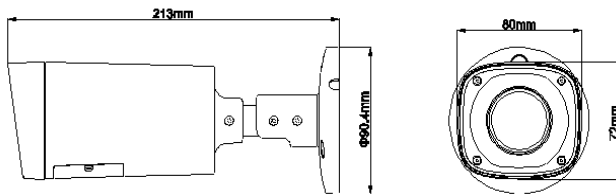

## FEATURES

- 1/2.9" 1Megapixel CMOS
- 25fps@720P
- High speed, long distance real-time transmission
- Day/Night(ICR), AWB, AGC, BLC, 2DNR
- 2.7-12 mm vari-focal lens
- Max. IR LEDs length 30m, Smart IR
- IP67, DC12V

## DIMENSIONS

## SPECIFICATION

Camera	
Image Sensor	1/2.9" 1 Megapixel CMOS
Effective Pixels	1280(H)×720(V)
Electronic Shutter	1/50~1/100,000
Video Frame Rate	25fps@720P
Synchronization	Internal
Min.LLLumination	0.05Lux/F1.4, 0Lux IR on
Video Output	1-channel BNC HDCVI high definition video output
Camera Features	
Max. IR LEDs Length	30m, Smart IR
Day/Night	Auto(ICR) / Color / B/W
Noise Reduction	2D
OSD Menu	N/A
Lens	
Focal Length	2.7-12 mm
Angle of View	H: 93° - 35°
Lens Type	Manual / Fixed Iris
Mount Type	Φ14
General	
Power Supply	DC12V±25%
Power Consumption	Max 3.2W
Working Environment	-30°C~+60°C / Less than 95%RH (no condensation)
Transmission Distance	Over 800m via 75-3coaxial cable
Water Proof Rated	IP67
Dimensions(W×D×H)	213mm×80mm×72mm
Weight	0.55kg