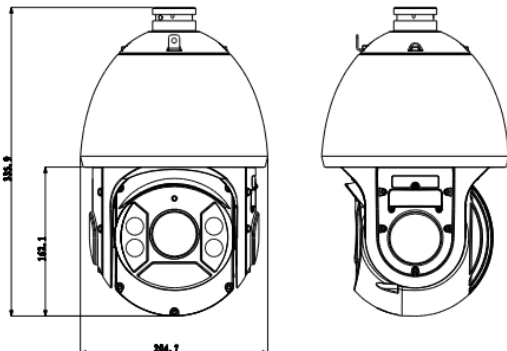

### DIMENTION

<b>Camera</b>	
Image Sensor	1/2.8" Exmor CMOS
Effective Pixels	1280(H) x 960(V)
Scanning System	Progressive
Electronic Shutter Speed	1/1 ~ 1/30,000s
Min. Illumination	Color: 0.05Lux@F1.6; B/W: 0.005Lux@F1.6; 0Lux (IR on)
S/N Ratio	More than 50dB
Video Output	BNC(1.0Vp-p/75Ω), PAL / NTSC
<b>Camera Features</b>	
Day/Night	Auto(ICR) / Color / B/W
Backlight Compensation	BLC / HLC / DWDR(Digital WDR)
White Balance	Auto, ATW, Indoor, Outdoor, Manual
Gain Control	Auto / Manual
Noise Reduction	Ultra DNR (2D/3D)
Privacy Masking	Up to 24 areas
Digital Zoom	16x
<b>Lens</b>	
Focal Length	4.7mm-94mm(20x Optical zoom)
Max Aperture	F1.4- F2.6
Focus Control	Auto / Manual
Angle of View	H: 54.1° ~ 3.2°
Close Focus Distance	100mm ~ 1000mm
<b>PTZ</b>	
Pan/Tilt Range	Pan: 0° ~ 360°endless;Tilt: -15° ~ 90°,auto flip 180°
Manual Control Speed	Pan: 0.1° ~ 160° /s;Tilt: 0.1° ~ 120° /s
Preset Speed	Pan:240° /s;Tilt: 200° /s
Preset	300
PTZ Mode	5 Pattern, 8 Tour,Auto Pan,Auto Scan
Power up Action	Auto restore to previous PTZ and lens status after power failure
Idle Motion	Activate Preset/Pan/Scan/Tour/Pattern if there is no command in the specified period
Speed Setup	Human-oriented focal length/ speed adaptation
Protocol	DH-SD, Pelco-P/D (Auto recognition)
IR Distance	100m (2 near IR LED+ 4 far IR LED)
<b>Video</b>	
Compression	H.264 / MJPEG
Resolution	1.3M(1280x960) / 720P(1280x720) / D1(704x576/ 704x480) / CIF (352x288/352x240)
Frame Rate	Main Stream 1.3M/ 720P (1 ~ 25/30fps) Sub Stream D1/CIF(1 ~ 25/30fps)
Bit Rate	H.264: 448K ~ 8192Kbps, MJPEG: 5120K ~ 10240Kbps
<b>Audio</b>	
Compression	G.711a / G.711u(32kbps)/ PCM(128kbps)
Interface	1/1 channel In/Out
<b>Intelligent Function</b>	
IVS	Tripwire, Intrusion, Abandoned Object Detection, Missing Object Detection,
Face Detection	Support
<b>Network</b>	
Ethernet	RJ-45 (10/100Base-T)
Protocol	IPv4/ IPv6, HTTP, HTTPS, SSL, TCP/IP, UDP, UPnP, ICMP, IGMP, SNMP, RTSP, RTP, SMTP, NTP, DHCP, DNS, PPPOE, DDNS, FTP, IP Filter, QoS, Bonjour, 802.1x
Compatibility	ONVIF PSIA CGI
Max. User Access	20 users
Smart Phone	iPhone, iPad, Android, Windows Phone
<b>Auxiliary Interface</b>	
Memory Slot	Micro SD, Max 128GB
RS485	1
Alarm	2/1 channel In/Out
<b>General</b>	
Power Supply	AC 24V/3A (± 10%)
Power Consumption	10.5W, 26W (IR on, Heater on)
Working Environment	-40°C ~ 60°C / Less than 90% RH
Ingress Protection	IP66
Vandal Resistance	N/A
Dimensions	Φ204.7(mm) x 359.9(mm)
Weight	5.0kg