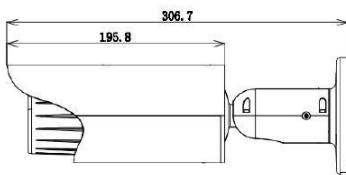

FEATURES

- 1/2.8" 2Megapixel progressive scan Exmor CMOS
- H.264 & MJPEG dual-stream encoding
- 25/30fps@1080P(1920×1080)
- DWDR, Day/Night(ICR),Auto iris,3DNR,AWB,AGC,BLC
- Multiple network monitoring: Web viewer, CMS(DSS/PSS) & DMSS
- 3~9mm varifocal motorized lens
- Max. IR LEDs Length 30m
- IP66, PoE

DIMENTION

SPECIFICATION

Camera	
Image Sensor	1/2.8" 2Megapixel progressive scan Exmor CMOS
Effective Pixels	1920(H)x1080(V)
Scanning System	Progressive
Electronic Shutter Speed	Auto/Manual, 1/3(4)~1/10000s
Min. Illumination	0.1Lux/F1.2 (Color), 0.01Lux/F1.2(B/W);0Lux/F1.2(IR on)
S/N Ratio	More than 50dB
Video Output	1 channel BNC (1.0Vp-p, 75Ω)
Camera Features	
Max. IR LEDs Length	30m
Day/Night	Auto(ICR)/Color/B/W
Backlight Compensation	BLC / HLC / DWDR
White Balance	Auto/Manual
Gain Control	Auto/Manual
Noise Reduction	3D
Privacy Masking	Up to 4 areas
Lens	
Focal Length	3~9mm motorized
Max Aperture	F1.2
Focus Control	Auto
Angle of View	H: 103.9°~34.1°
Lens Type	Motorized/Auto Iris(DC)
Mount Type	Board-in Type
Video	
Compression	H.264/MJPEG
Resolution	1080P(1920×1080)/720P(1280×720)/D1(704×576/704×480)/CIF(352×288/352×240)
Frame	Main Stream 1080P/720P(1 ~ 25/30fps)
Rate	Sub Stream D1/CIF(1 ~ 25/30fps)
Bit Rate	H.264: 32K ~ 8192Kbps
Audio	
Compression	G.711a/ G.711u/ PCM
Interface	1/1 channel In/Out
Network	
Ethernet	RJ-45 (10/100Base-T)
Wi-Fi	N/A
Protocol	IPv4/IPv6, HTTP, HTTPS, SSL, TCP/IP, UDP, UPnP, ICMP, IGMP, SNMP, RTSP, RTP, SMTP, NTP, DHCP, DNS, PPPOE, DDNS, FTP, IP Filter, QoS, Bonjour,
ONVIF	ONVIF Profile S
Max. User Access	20 users
Smart Phone	iPhone, iPad, Android, Windows Phone
Auxiliary Interface	
Memory Slot	Micro SD, Max 64GB
RS485	N/A
Alarm	2/1 channel In/Out
PIR Sensor Range	N/A
General	
Power Supply	DC12V (AC 24V optional), PoE (802.3af)
Power Consumption	Max 6.5W(motorized lens:+2W)
Working Environment	-20°C~+60°C (-H: -40°C~+60°C), Less than 95% RH
Ingress Protection	IP66
Vandal Resistance	N/A
Dimensions	Φ104mm×306.7mm
Weight	1.25kg