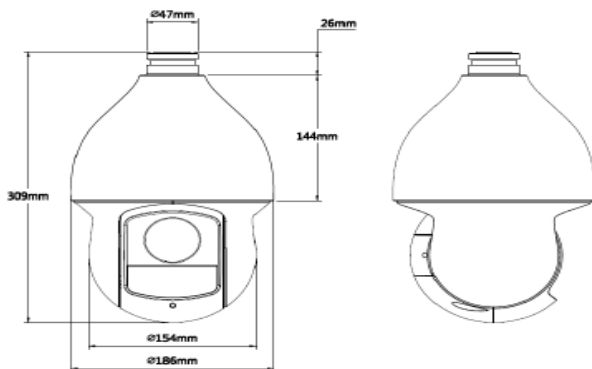

### DIMENTION

Camera		
Image Sensor	1/2.8" Exmor R CMOS	
Effective Pixels	1920(H) x 1080(V), 2Megapixels	
RAM/ROM	512M/128M	
Scanning System	Progressive	
Minimum Illumination	Color: 0.005Lux@F1.6; 0Lux@F1.6 (IR on)	
S/N Ratio	More than 55dB	
IR Distance	Distance up to 150m (492ft)	
IR On/Off Control	Auto/Manual	
IR LEDs	IR LEDs	
Lens		
Focal Length	4.5mm-135mm	
Max. Aperture	F1.6 ~ F4.4	
Angle of View	H: 67.8° ~ 2.4°	
Optical Zoom	30x	
Focus Control	Auto/Manual	
Close Focus Distance	100mm~ 1000mm	
PTZ		
Pan/Tilt Range	Pan: 0° ~ 360° endless; Tilt: -15° ~ 90°, auto flip 180°	
Manual Control Speed	Pan: 0.1° ~ 300° /s; Tilt: 0.1° ~ 200° /s	
Preset Speed	Pan: 400° /s; Tilt: 300° /s	
Presets	300	
PTZ Mode	5 Pattern, 8 Tour, Auto Pan ,Auto Scan	
Speed Setup	Human-oriented focal Length/ speed adaptation	
Power up Action	Auto restore to previous PTZ and lens status after power failure	
Idle Motion	Activate Preset/ Scan/ Tour/ Pattern if there is no command in the specified period	
Protocol	DH-SIP	
Intelligence		
Auto Tracking	Support	
IVS (optional)	Tripwire, Intrusion, Abandoned/Missing, Face Detection	
Video		
Compression	H.265/H.264 / MJPEG	
Streaming Capability	3 Streams	
Resolution	1080P(1920*1080)/1.3M(1280*960)/720P(1280*720)/D1(704*576/704*480)/CIF(352*288/352*240)	
Frame Rate	Main stream	1080P/720P(1 ~ 50/60fps), 1.3M(1 ~ 25/30fps)
	Sub stream1	D1/CIF(1 ~ 25/30fps)
	Sub stream2	1080P/1.3M/720P/D1/ CIF (1 ~ 25/30fps)
Bit Rate Control	CBR/VBR	
Bit Rate	H.265/H.264: 448K ~ 8192Kbps, MJPEG: 5120K ~ 10240Kbps	
Day/Night	Auto(ICR) / Color / B/W	
Backlight Compensation	BLC / HLC / WDR (120dB)	
White Balance	Auto, ATW, Indoor, Outdoor, Manual	
Gain Control	Auto / Manual	
Noise Reduction	Ultra DNR (2D/3D)	
Motion Detection	Support	
Region of Interest	Support	
Electronic Image Stabilization (EIS)	Support	
Defog	Support	
Digital Zoom	16x	
Privacy Masking	Up to 24 areas	
Audio		
Compression	G.711a/G.711Mu/AAC/G.722 / G.726/G.729/MPEG2-L2	
Network		
Ethernet	RJ-45 (10/100Base-T)	
Protocol	IPv4/IPv6, HTTP, HTTPS, SSL, TCP/IP, UDP, UPnP, ICMP, IGMP, SNMP, RTSP, RTP, SMTP, NTP, DHCP, DNS, PPPoE, DDNS, FTP, IP Filter, QoS, Bonjour, 802.1x	
Interoperability	ONVIF, PSIA, CGI	
Streaming Method	Unicast / Multicast	
Max. User Access	20 users	
Interface		
Audio Interface	1/1	
Alarm	2/1	
Electrical		
Power Supply	AC24V/3A(+10%), PoE+(802.3at)	
Power Consumption	13W, 23W (IR on)	
Operating Conditions	-40°C ~ 70°C (-40°F ~ +158°F) / Less than 90% RH	
Ingress Protection	IP66	
Vandal Resistance	N/A	
Casing	Metal	
Dimensions	Φ186.0(mm) x 309(mm)	
Net Weight	3.5kg(7.72lb)	
Gross Weight	6.8kg(14.99lb)	