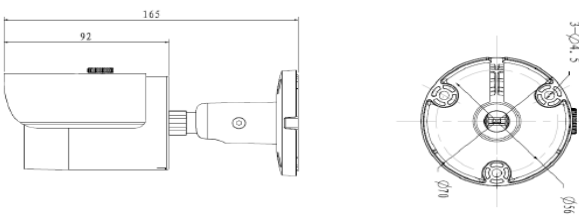

FEATURES

- 1/2.7" 2Megapixel progressive scan CMOS
- H.264 & MJPEG dual-stream encoding
- Max 25/30fps@1080P(1920× 1080)
- DWDR, Day/Night(ICR), AWB, AGC, BLC
- Multiple network monitoring: Web viewer, CMS(DSS/PSS) & DMSS
- 3.6mm fixed lens
- Max. IR LEDs Length 30m
- IP67, PoE, DC12V

DIMENTION

SPECIFICATION

Camera		
Image Sensor	1/2.7" 2Megapixel progressive scan CMOS	
Effective Pixels	1920(H)x1080(V)	
Scanning System	Progressive	
Electronic Shutter Speed	Auto/Manual, 1/3(4)s~1/100000s	
Min. Illumination	0.1Lux/F2.0(Color), 0Lux/F2.0(IR on)	
S/N Ratio	More than 50dB	
Video Output	N/A	
Camera Features		
Max. IR LEDs Length	30m	
Day/Night	Auto(ICR)/Color/B/W	
Backlight Compensation	BLC / HLC / DWDR	
White Balance	Auto/Manual	
Gain Control	Auto/Manual	
Noise Reduction	3D	
Privacy Masking	Up to 4 areas	
Lens		
Focal Length	3.6mm	
Max Aperture	F2.0	
Focus Control	Manual	
Angle of View	H:83°	
Lens Type	Fixed lens	
Mount Type	Board-in Type	
Video		
Compression	H.264/H.264H/ H.264B/ MJPEG	
Resolution	1080P(1920× 1080)/720P(1280× 720)/D1(704× 576/704× 480)/ CIF(352× 288/352× 240)	
Frame Rate	Main Stream	1080P/720P(1 ~ 25/30fps)
	Sub Stream	D1/CIF(1 ~ 25/30fps)
Bit Rate	H.264: 4K ~ 8192Kbps	
Corridor Mode	Support	
Audio		
Compression	N/A	
Interface	N/A	
Network		
Ethernet	RJ-45 (10/100Base-T)	
Wi-Fi	N/A	
Protocol	IPv4/IPv6, HTTP, HTTPS, SSL, TCP/IP, UDP, UPnP, ICMP, IGMP, SNMP, RTSP, RTP, SMTP, NTP, DHCP, DNS, PPPOE, DDNS, FTP, IP Filter, QoS	
ONVIF	ONVIF , CGI	
Max. User Access	20 users	
Smart Phone	iPhone, iPad, Android, Windows Phone	
Auxiliary Interface		
Memory Slot	N/A	
RS485	N/A	
Alarm	N/A	
PIR Sensor Range	N/A	
General		
Power Supply	DC12V , PoE (802.3af)	
Power Consumption	<5.5W (IR on)	
Working Environment	-30°C~+60°C, Less than 95%RH	
Ingress Protection	IP67	
Vandal Resistance	N/A	
Dimensions	Φ70mm× 165mm	
Weight	0.38Kg(with package 0.44Kg)	