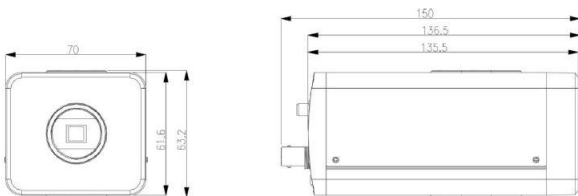

## DIMENTION

## SPECIFICATION

<b>Camera</b>	
Image Sensor	1/2.8" 2Megapixel progressive scan Exmor CMOS
Effective Pixels	1920(H)x1080(V)
Scanning System	Progressive
Electronic Shutter Speed	Auto/Manual, 1/3(4)~1/10000s
Min. Illumination	(Color), 0.01Lux/F1.2(B/W);0.01Lux/F1.2
S/N Ratio	More than 50dB
Video Output	1 channel BNC (1.0Vp-p, 75Ω)
<b>Camera Features</b>	
Day/Night	Auto(ICR)/Color/B/W
Backlight Compensation	BLC / HLC / DWDR
White Balance	Auto
Gain Control	Auto/Manual
Noise Reduction	3D
Privacy Masking	Up to 4 areas
<b>Lens</b>	
Lens Type	C/CS
<b>Video</b>	
Compression	H.264/MJPEG
Resolution	1080P(1920× 1080)/720P(1280× 720)/D1(704× 576/704× 480)/ CIF(352× 288/352× 240)
Frame Rate	Main Stream 1080P/720P(1 ~ 25/30fps) Sub Stream D1/CIF(1 ~ 25/30fps)
Bit Rate	H.264: 32K ~ 8192Kbps
<b>Audio</b>	
Compression	G.711a/ G.711u/ PCM
Interface	1/1 channel In/Out
<b>Network</b>	
Ethernet	RJ-45 (10/100Base-T)
Protocol	IPv4/IPv6, HTTP, HTTPS, SSL, TCP/IP, UDP, UPnP, ICMP, IGMP, SNMP, RTSP, RTP, SMTP, NTP, DHCP, DNS, PPPOE, DDNS, FTP, IP Filter, QoS, Bonjour,
ONVIF	ONVIF Profile S
Max. User Access	10 users
Smart Phone	iPhone, iPad, Android, Windows Phone
<b>Auxiliary Interface</b>	
Memory Slot	Micro SD, Max 64GB
RS485	1
Alarm	1/1 channel In/Out
<b>General</b>	
Power Supply	DC12V , AC 24V , PoE (802.3af)
Power Consumption	Max 3.5W
Working Environment	-10°C~+60°C , Less than 90% RH
Dimensions	70mm × 63.2mm× 149.5mm
Weight	0.65 g