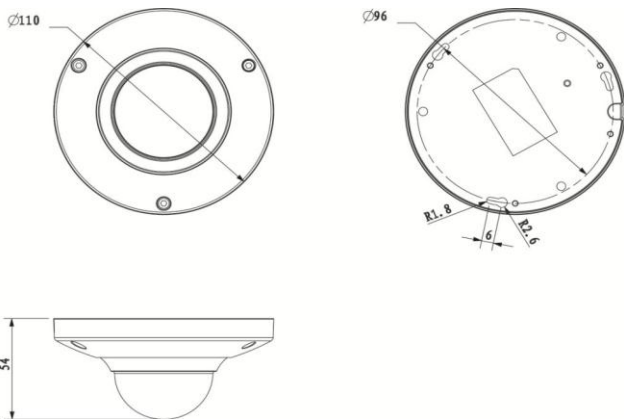

SPECIFICATION

FEATURES

- 1/3" 3Megapixel progressive scan CMOS
- H.264 & MJPEG dual-stream encoding
- Max 25/30fps@1080P(1920× 1080)
- DWDR, Day/Night, AWB, AGC, BLC
- Multiple network monitoring: Web viewer, CMS(DSS/PSS) & DMSS
- 3.6mm fixed lens (2.8mm optional)
- Wi-Fi support
- DC12V

DIMENTION

Camera		
Image Sensor	1/3" 3Megapixel progressive scan CMOS	
Effective Pixels	2048(H)x1536(V)	
Scanning System	Progressive	
Electronic Shutter Speed	Auto/Manual 1/3 (4) ~1/10000	
S/N Ratio	More than 50dB	
Min. Illumination	0.1Lux/F1.8(color), 0Lux/1.8(IR on)	
Video Output	N/A	
Camera Features		
Max. IR LEDs Length	N/A	
Day/Night	Auto(Electronic) / Color / B/W	
Backlight Compensation	BLC /HLC /DWDR	
White Balance	Auto	
Gain Control	Auto/Manual	
Noise Reduction	2D	
Privacy Masking	Up to 4 areas	
Lens		
Focal Length	3.6mm (2.8mm optional)	
Max Aperture	F1.8(F2.0)	
Focus Control	Manual	
Angle of View	H:73°(90°)	
Lens Type	Fixed	
Mount Type	Board-in Type	
Video		
Compression	H.264 / MJPEG	
Resolution	1080P(1920× 1080)/720P(1280× 720)/D1(704× 576/704× 480)/ CIF(352× 288/352× 240)	
Frame Rate	Main Stream	1080P(1 ~ 25/30fps)
	Sub Stream	D1/CIF(1 ~ 25/30fps)
Bit Rate	H.264: 56K ~ 8192Kbps	
Audio		
Compression	N/A	
Interface	N/A	
Network		
Ethernet	RJ-45 (10/100Base-T)	
Wi-Fi	Wi-Fi(802.11b/g/n)	
Protocol	IPv4/IPv6, HTTP, HTTPS, SSL, TCP/IP, UDP, UPnP, ICMP, IGMP, SNMP, RTSP, RTP, SMTP, NTP, DHCP, DNS, PPPOE, DDNS, FTP, IP Filter, QoS, Bonjour	
ONVIF	ONVIF _CGI	
Max. User Access	20 users	
Smart Phone	iPhone, iPad, Android, Windows Phone	
Auxiliary Interface		
Memory Slot	N/A	
RS485	N/A	
Alarm	N/A	
PIR Sensor Range	N/A	
General		
Power Supply	DC12V	
Power Consumption	<4W	
Working Environment	-30°C~+50°C, Less than 95%RH	
Ingress Protection	N/A	
Vandal Resistance	N/A	
Dimensions	Φ110× 54mm	
Weight	0.25kg	