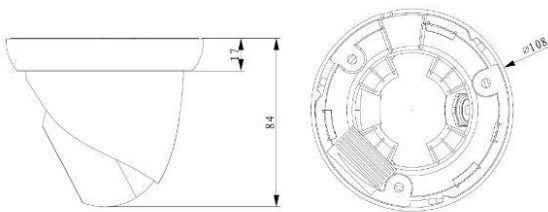

FEATURES

- 1/2.7" 2Megapixel progressive scan CMOS
- H.264&MJPEG dual-stream encoding
- 25/30fps@2M(1920×1080)
- DWDR, Day/Night(ICR), 3DNR, AWB, AGC, BLC
- Multiple network monitoring: Web viewer, CMS(DSS/PSS) & DMSS
- 3.6mm fixed lens
- Max. IR LEDs Length 30m
- IP67, PoE

DIMENTION

SPECIFICATION

Camera	
Image Sensor	1/2.7" 2Megapixel progressive scan Exmor CMOS
Effective Pixels	1920(H)×1080(V)
Scanning System	Progressive
Electronic Shutter Speed	Auto/Manual, 1s-1/30000s
Min. Illumination	0.025Lux/F2.1 (Color), 0Lux/F2.1 (IR on)
S/N Ratio	More than 50dB
Video Output	N/A
Camera Features	
Max. IR LEDs Length	30m
Day/Night	Auto(ICR)/Color/B/W
Backlight Compensation	BLC / HLC / DWDR
White Balance	Auto/Manual
Gain Control	Auto/Manual
Noise Reduction	3D
Privacy Masking	Up to 4 areas
Lens	
Focal Length	3.6mm
Max Aperture	F2.1 (F2.0)
Focus Control	Manual
Angle of View	H: 93°(63°)
Lens Type	Fixed Iris
Mount Type	Board-in Type
Video	
Compression	H.264/ H.264H/ H.264B/ MJPEG
Resolution	1080P(1920×1080)/1.3M(1280×960)/720P(1280×720)/D1(704×576/704×480) /CIF(352×288/352×240)
Frame Rate	Main Stream 1080P (1 ~ 25/30fps) Sub Stream D1/CIF(1 ~ 25/30fps)
Bit Rate	H.264: 4K ~ 8192Kbps
Corridor Mode	Support
Audio	
Compression	N/A
Interface	N/A
Network	
Ethernet	RJ-45 (10/100Base-T)
Wi-Fi	N/A
Protocol	IPv4/IPv6, HTTP, HTTPS, SSL, TCP/IP, UDP, UPnP, ICMP, IGMP, SNMP, RTSP, RTP, SMTP, NTP, DHCP, DNS, PPPOE, DDNS, FTP, IP Filter, QoS, Bonjour,
ONVIF	ONVI,CGI
Max. User Access	20 users
Smart Phone	iPhone, iPad, Android, Windows Phone
Auxiliary Interface	
Memory Slot	N/A
RS485	N/A
Alarm	N/A
PIR Sensor Range	N/A
General	
Power Supply	DC12V, PoE (802.3af)
Power Consumption	Max 4.4W (IR on)
Working Environment	-30°C~+60°C, Less than 95% RH
Ingress Protection	IP67
Vandal Resistance	N/A
Dimensions	Φ108mm×84mm
Weight	0.25Kg(with package 0.38Kg)