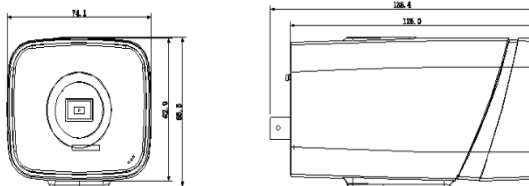

DIMENTION

SPECIFICATION

Model	IPC-HFW8301E-Z	
Camera		
Image Sensor	1/3" 3Megapixel CMOS	
Effective Pixels	2048(H)x1536(V)	
Scanning System	Progressive	
Electronic Shutter Speed	Auto/Manual,1/3~1/10000s	
Min. Illumination	0.01Lux/F1.4(Color), 0Lux/F1.4(IR on)	
S/N Ratio	More than 50dB	
Video Output	1 port	
Camera Features		
Max. IR LEDs Length	30m	
Day/Night	IR Filter / Auto (ICR) / Color / B/W	
Backlight Compensation	BLC / HLC / WDR120dB	
White Balance	Auto/Manual	
Gain Control	Auto/Manual	
Noise Reduction	3D	
Privacy Masking	Up to 4 areas	
Lens		
Focal Length	3 ~9mm motorized	
Max Aperture	F1.4	
Focus Control	Auto	
Angle of View	H: 86.5°(Wide)~28.6°(Tele)	
Lens Type	Motorized /Auto Iris(DC)	
Mount Type	Board-in Type	
Video		
Compression	H.264 / MJPEG	
Resolution	3M(2048x1536)/1080P(1920× 1080)/720P(1280× 720)/D1(704× 576/704× 480)/CIF(352× 288 /352× 240)	
Frame Rate	Main Stream	3M/1080P (1 ~ 25/30fps)
	Sub Stream	D1/CIF(1 ~ 25/30fps)
	Third Stream	1080P/720P/D1(1 ~ 25/30fps)
Bit Rate	H.264: 48K ~ 8192Kbps	
Audio		
Compression	G.711a / G.711u/ PCM	
Interface	1/1 channel In/Out	
Smart Function		
Smart Detection	Tripwire/ Intrusion/ Scene change/ Missing/Abandoned/ Audio detect/ Face detect	
Motion Detector	Auto/Manual	
Network		
Ethernet	RJ-45 (10/100/1000Base-T)	
Wi-Fi	N/A	
Protocol	IPv4/IPv6, HTTP, HTTPS, SSL, TCP/IP, UDP, UPnP, ICMP, IGMP, SNMP, RTSP, RTP, SMTP, NTP, DHCP, DNS, PPPoE, DDNS, FTP, IP Filter, QoS, Bonjour	
ONVIF	ONVIF Psia CGI	
Max. User Access	20 users	
Smart Phone	iPhone, iPad, Android, Windows Phone	
Auxiliary Interface		
Memory Slot	Micro SD, Max 64GB	
Alarm	1/1 channel In/Out	
General		
Power Supply	DC12V (AC24V Optional), PoE(802.3af)	
Power Consumption	>14.5W	
Working Environment	-30°C~+60°C, Less than 95% RH	
Vandal Resistance	IP66	
Dimensions	273.3mm × 94.8mm × 94.8mm	
Weight	1.3Kg	