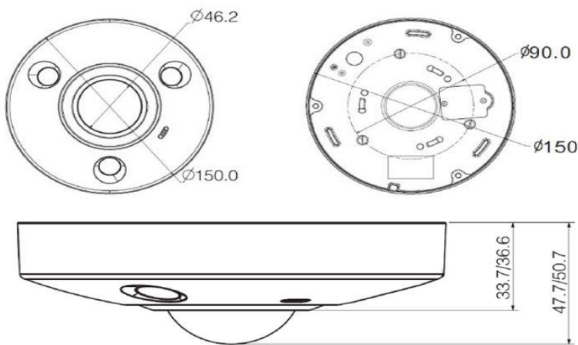

DIMENTION

SPECIFICATION

Camera		
Image Sensor	1/1.8" 6Megapixel progressive scan CMOS	
Effective Pixels	3072(H)x2048(V)	
Scanning System	Progressive	
Electronic Shutter Speed	Auto/Manual, 1/3(4)~1/10000s	
Min. Illumination	Color: 0. 1Lux/F2.0, B/W: 0Lux/F2.0(IR On)	
S/N Ratio	More than 50dB	
Video Output	N/A	
Camera Features		
Max. IR LEDs Length	10m	
Day/Night	Auto(ICR)/Color/B/W	
Backlight Compensation	BLC / HLC / WD	
White Balance	Auto/Manual	
Gain Control	Auto/Manual	
Noise Reduction	3D	
Privacy Masking	Up to 4 areas	
Lens		
Focal Length	1.55 mm	
Max Aperture	F2.0	
Focus Control	Manual	
Angle of View	185°/185°/185°	
Lens Type	Manual	
Mount Type	Board-in Type	
Video		
Compression	H.264H/H.264/MJPEG/JPEG	
Resolution	6M(3072× 2048)/3M(2048× 1536)/1080P(1920× 1080)	
Frame Rate	Main Stream	6M(1 ~ 25/30fps)
	Sub Stream	D1/CIF(1 ~ 25/30fps)
Bit Rate		
De-wrap Mode	Original ,Panoramic, Double Panoramic,1+3,Eptz,4 pictures	
Audio		
Compression	G.711a/ G.711u/ PCM	
Interface	1/1 channel In/Out (Built in Mic)	
Network		
Ethernet	RJ-45 (100/1000Base-T)	
Wi-Fi	N/A	
Protocol	IPv4/IPv6, HTTP, HTTPS, SSL, TCP/IP, UDP, UPnP, ICMP, IGMP, SNMP, RTSP, RTP, SMTP, NTP, DHCP, DNS, PPPOE, DDNS, FTP, IP Filter, QoS, Bonjour,	
ONVIF	ONVIF , PSIA ,CGI	
Max. User Access	20 users	
Smart Phone	iPhone, iPad, Android, Windows Phone	
Auxiliary Interface		
Memory Slot	Micro SD, Max 64GB	
RS485	N/A	
Alarm	2/1 channel In/Out	
PIR Sensor Range	N/A	
General		
Power Supply	DC12V , PoE (802.3af)	
Power Consumption	Max 11W	
Working Environment	-30°C~+60°C , Less than 95% RH	
Ingress Protection	IP66	
Vandal Resistance	IK10	
Dimensions	Φ150mm× 50.7mm	
Weight	0.58kg(0.86kg with packaging)	