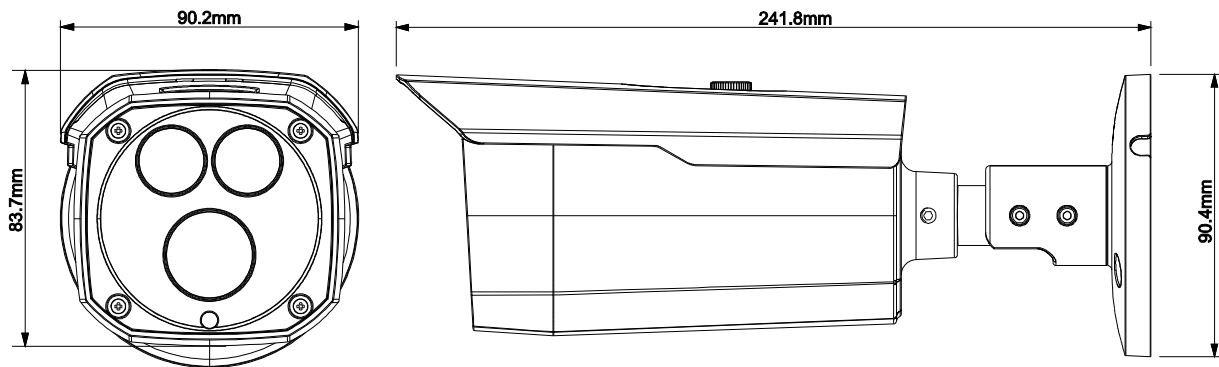

## DH-HAC-HFW1200D

---

2Megapixel 1080P Water-proof HDCVI IR Bullet Camera

### Features

- 1/2.7" 2MegapixelCMOS
- 25/30fps@1080P, 25/30/50/60fps@720P
- High speed, long distance real-time transmission
- HD and SD switchable
- OSD Menu, control over coaxial cable
- DWDR, Day/Night(ICR),AWB, AGC, BLC, 2DNR
- 3.6mm fixed lens (6mm, 8mm optional)
- Max. IR LEDs length 80m, Smart IR
- IP67,DC12V

## Technical Specifications

Model	DH-HAC-HFW1200DP	DH-HAC-HFW1200DN
<b>Camera</b>		
Image Sensor	1/2.7" 2Megapixel CMOS	
Effective Pixels	1920(H)×1080(V)	
Electronic Shutter	1/25~1/100000s	1/30~1/100000s
Video Frame Rate	25/50fps@720P; 25fps@1080P	30/60fps@720P; 30fps@1080P
Synchronization	Internal	
Min. Illumination	0.02Lux/F2.0, 0Lux IR on	
Video Output	1-channel BNC high definition video output/ CVBS standard definition video output (Can switch)	
<b>Camera Features</b>		
Max. IR LEDs Length	80m, Smart IR	
Backlight Compensation	DWDR	
Day/Night	Auto(ICR)/Color/B/W	
Noise Reduction	2D	
OSD Menu	Support	
<b>Lens</b>		
Focal length	3.6mm (6mm, 8mm)	
Angle of View	H:89.9° (59.4° /41.4°)	
Mount Type	M12	
<b>General</b>		
Power Supply	DC12V±25%	
Power Consumption	Max 6.8W	
Working Environment	-40°C~+60°C/ Less than 95%RH (no condensation)	
Transmission Distance	Over 500m via 75-3 coaxial cable	
Ingress Protection	IP67	
Dimensions(W×D×H)	241.8mm×90.2mm×83.7mm	
Weight	0.635kg	
Material	Metal	

## Dimensions (mm)