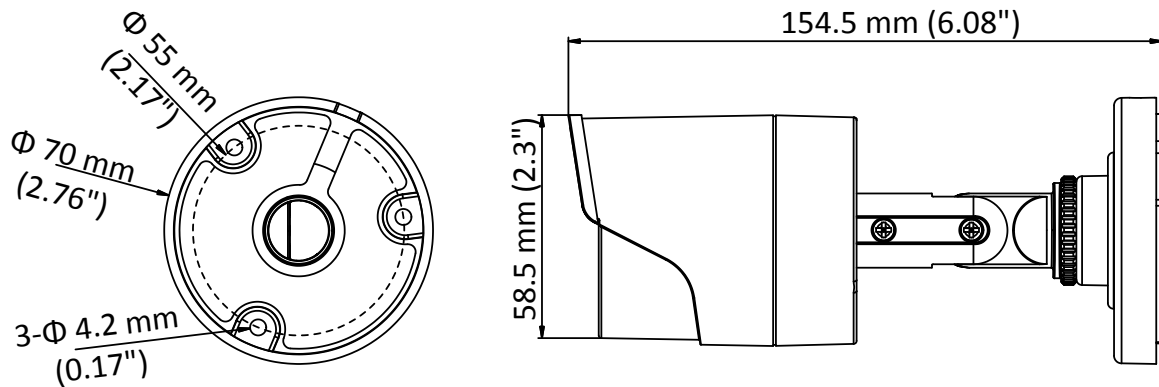

Dimensions

DS-1280ZI-XS
Junction Box