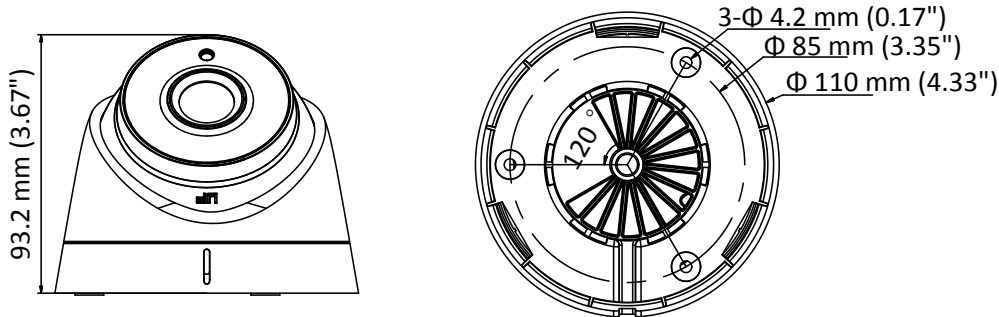

Order Model

DS-2CE56D0T-IT1E

Dimension

Accessory

Distributed by

HIKVISION®

Headquarters

No.555 Qianmo Road, Binjiang District,
Hangzhou 310051, China
T +86-571-8807-5998
overseasbusiness@hikvision.com

Hikvision USA
T +1-909-895-0400
sales.usa@hikvision.com

Hikvision Australia
T +61-2-8599-4233
salesau@hikvision.com

Hikvision India
T +91-22-28469900
sales@pramahikvision.com

Hikvision Canada
T +1-866-200-6690
sales.canada@hikvision.com

Hikvision Thailand
T +662-275-9949
sales.thailand@hikvision.com

Hikvision Europe
T +31-23-5542770
sales.eu@hikvision.com

Hikvision Italy
T +39-0438-6902
info.it@hikvision.com

Hikvision Brazil
T +55 11 3318-0050
Latam.support@hikvision.com

Hikvision Turkey
T +90 (216)521 7070- 7074
sales.tr@hikvision.com

Hikvision Malaysia
T +601-7652-2413
sales.my@hikvision.com

Hikvision UK & Ireland
T +01628-902140
sales.uk@hikvision.com

Hikvision South Africa
Tel: +27 (10) 0351172
sale.africa@hikvision.com

Hikvision France
T +33(0)1-85-330-450
info.fr@hikvision.com

Hikvision Kazakhstan
T +7-727-9730667
nikia.panfilov@hikvision.ru

Hikvision Vietnam
T +84-974270888
sales.vt@hikvision.com

Hikvision UAE
T +971-4-4432090
salesme@hikvision.com

Hikvision Singapore
T +65-6684-4718
sg@hikvision.com

Hikvision Spain
T +34-91-737-16-55
info.es@hikvision.com

Hikvision Tashkent
T +99-87-1238-9438
uzb@hikvision.ru

Hikvision Hong Kong
T +852-2151-1761
info.hk@hikvision.com

Hikvision Russia
T +7-495-669-67-99
saleru@hikvision.com

Hikvision Korea
T +82-(0)31-731-8817
sales.korea@hikvision.com

Hikvision Poland
T +48-22-460-01-50
info.pl@hikvision.com

Hikvision Indonesia
T +62-21-2933759
Sales.Indonesia@hikvision.com

Hikvision Colombia
sales.colombia@hikvision.com